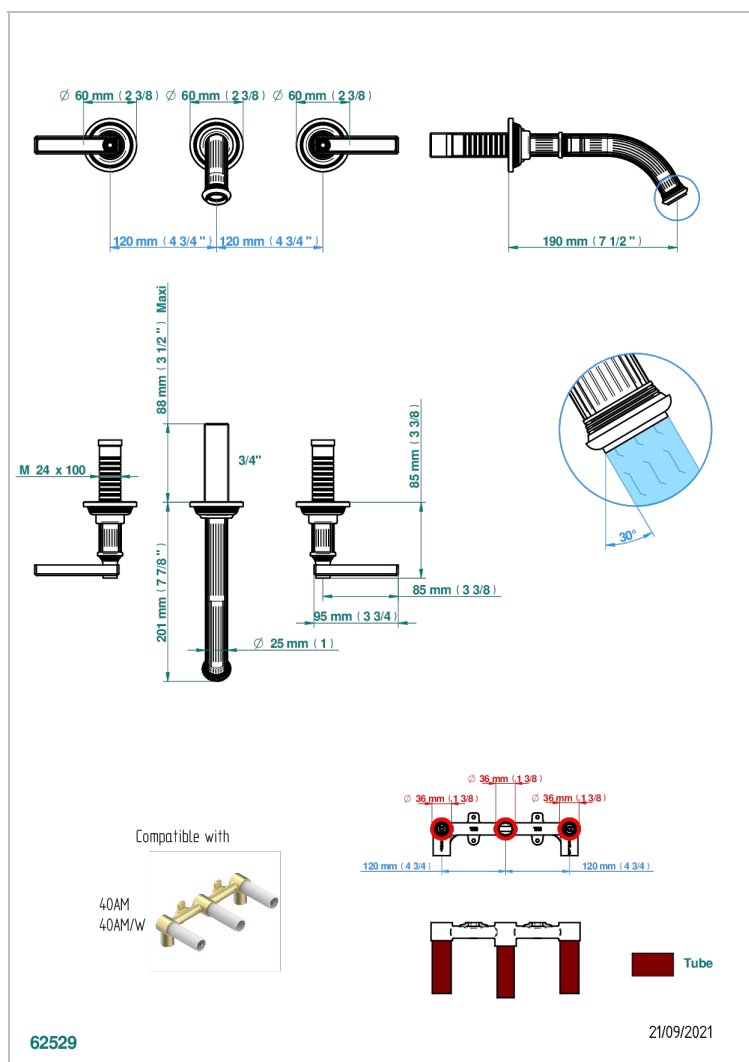

GRAND CENTRAL BLACK ONYX WITH LEVER HANDLES

U9N-40GBUS

Trim for wall mounted 3-hole lavatory set only

CHARACTERISTIC

- Grand central Black Onyx with lever handles
- Trim for wall mounted 3-hole lavatory set only

RELATED SKU'S

- Ref. G00-40AM/US Rough parts for wall set (one counter clockwise and one clockwise cartridges)

AVAILABLE FINITIONS

Black ceram - D30
Blush PVD - H62
Brass color PVD - H49
Brown bronze color PVD - F33
Chrome polished - A02
Copper antique matt, coated - H07

Matt nickel (American satin) - C01
Matt nickel color PVD - H56
Natural smoked Brass - A13
Nickel antique / Sovereign - H28
Nickel color PVD - H55
Nickel polished - B01

Soft gold - F30
Soft matt gold - F31
Umber PVD - H66