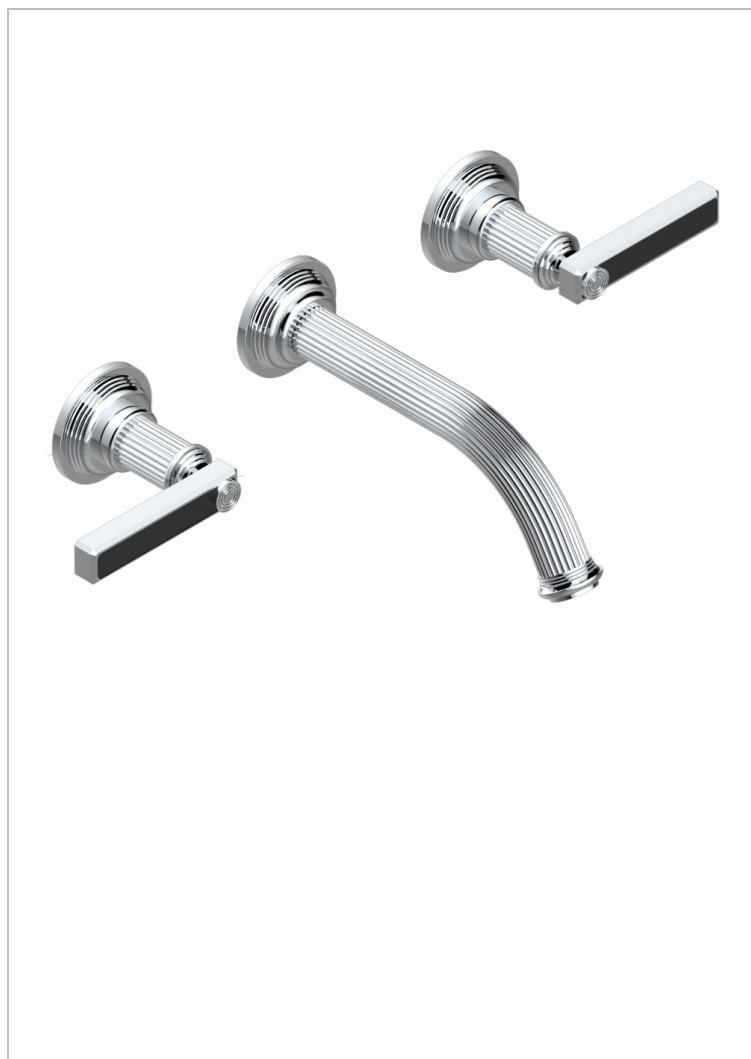

GRAND CENTRAL BLACK ONYX WITH LEVER HANDLES

U9N-40GBUS

Trim for wall mounted 3-hole lavatory set only

CHARACTERISTIC

- Grand central Black Onyx with lever handles
- Trim for wall mounted 3-hole lavatory set only

RELATED SKU'S

- Ref. G00-40AM/US Rough parts for wall set (one counter clockwise and one clockwise cartridges)

AVAILABLE FINITIONS

Black ceram - D30
Blush PVD - H62
Brass color PVD - H49
Brown bronze color PVD - F33
Chrome polished - A02
Copper antique matt, coated - H07

Matt nickel (American satin) - C01
Matt nickel color PVD - H56
Natural smoked Brass - A13
Nickel antique / Sovereign - H28
Nickel color PVD - H55
Nickel polished - B01

Soft gold - F30
Soft matt gold - F31
Umber PVD - H66