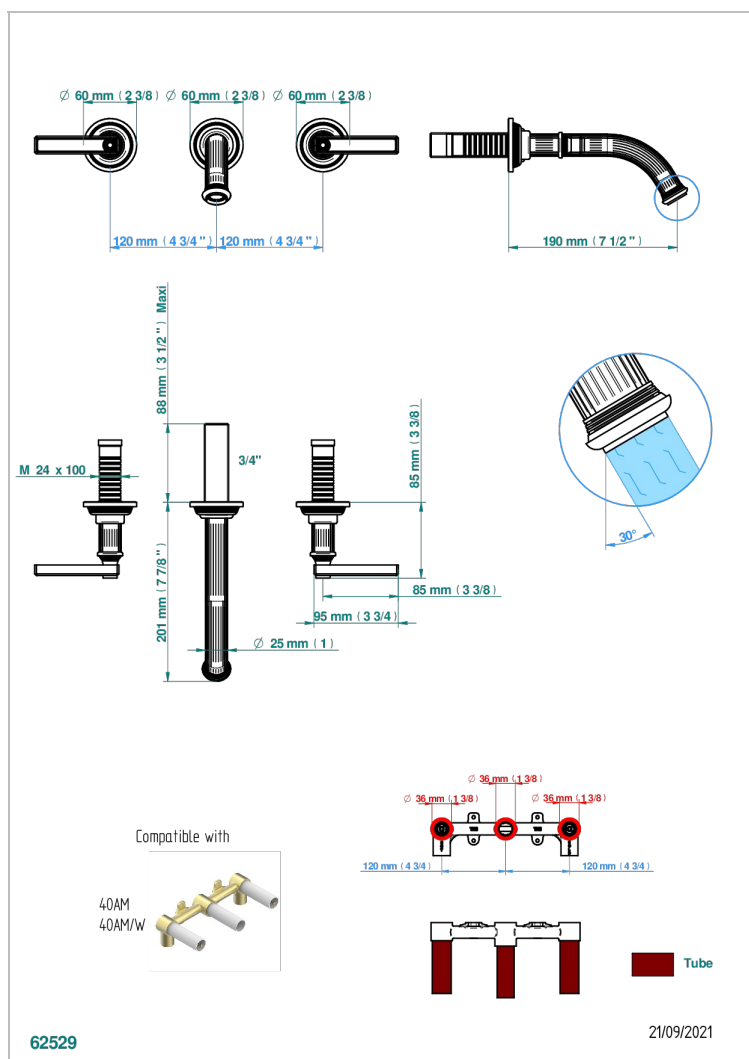

# GRAND CENTRAL BLACK ONYX WITH LEVER

U9N-40GB

Trim only for wall mounted 3-hole basin mixer

## CHARACTERISTIC

- Grand central Black Onyx with lever
- Trim only for wall mounted 3-hole basin mixer

## RELATED SKU'S

- Ref. G00-40AC Rough parts for wall mounted 3 hole mixer, cross handle version
- Ref. G00-40AM Rough parts for wall mounted 3 hole mixer, lever handle version

## AVAILABLE FINITIONS

Antique nickel - H28  
Black ceram - D30  
Blush PVD - H62  
Brass color PVD - H49  
Brown bronze color PVD - F33  
Gold color PVD - H52

Graphite PVD - H64  
Lacquered light bronze - D01  
Matt Umber PVD - H67  
Matt blush PVD - H60  
Matt brass color PVD - H50  
Matt brown bronze color PVD - F34