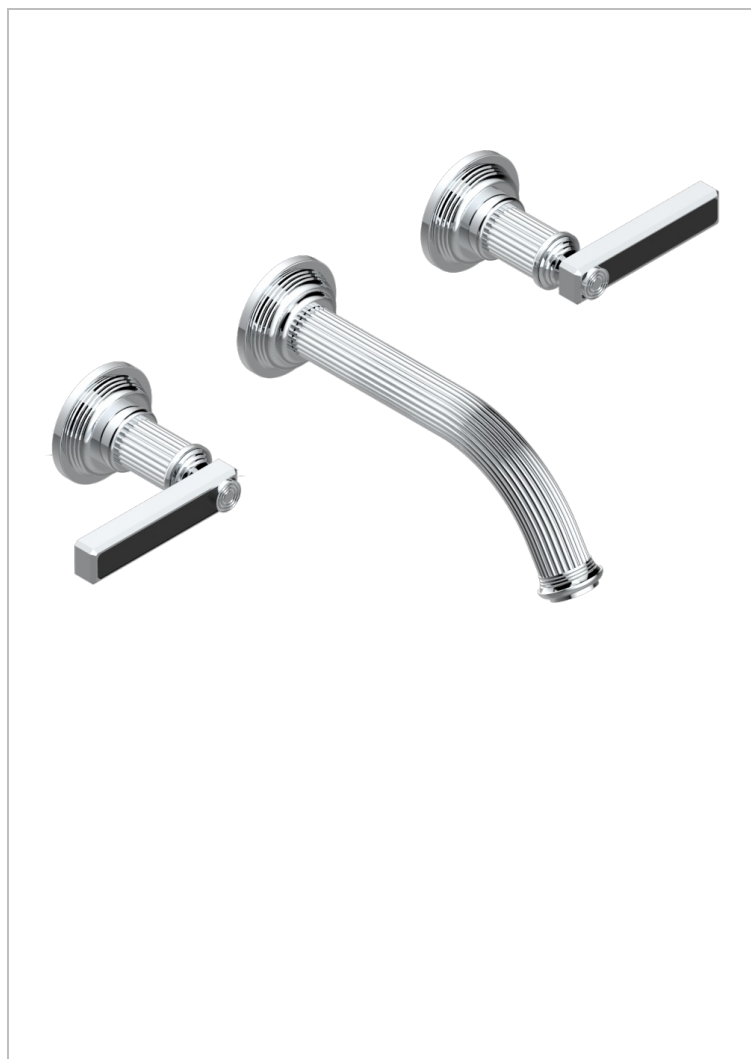

# GRAND CENTRAL BLACK ONYX WITH LEVER

U9N-40GB

Trim only for wall mounted 3-hole basin mixer

## CHARACTERISTIC

- Grand central Black Onyx with lever
- Trim only for wall mounted 3-hole basin mixer

## RELATED SKU'S

- Ref. G00-40AC Rough parts for wall mounted 3 hole mixer, cross handle version
- Ref. G00-40AM Rough parts for wall mounted 3 hole mixer, lever handle version