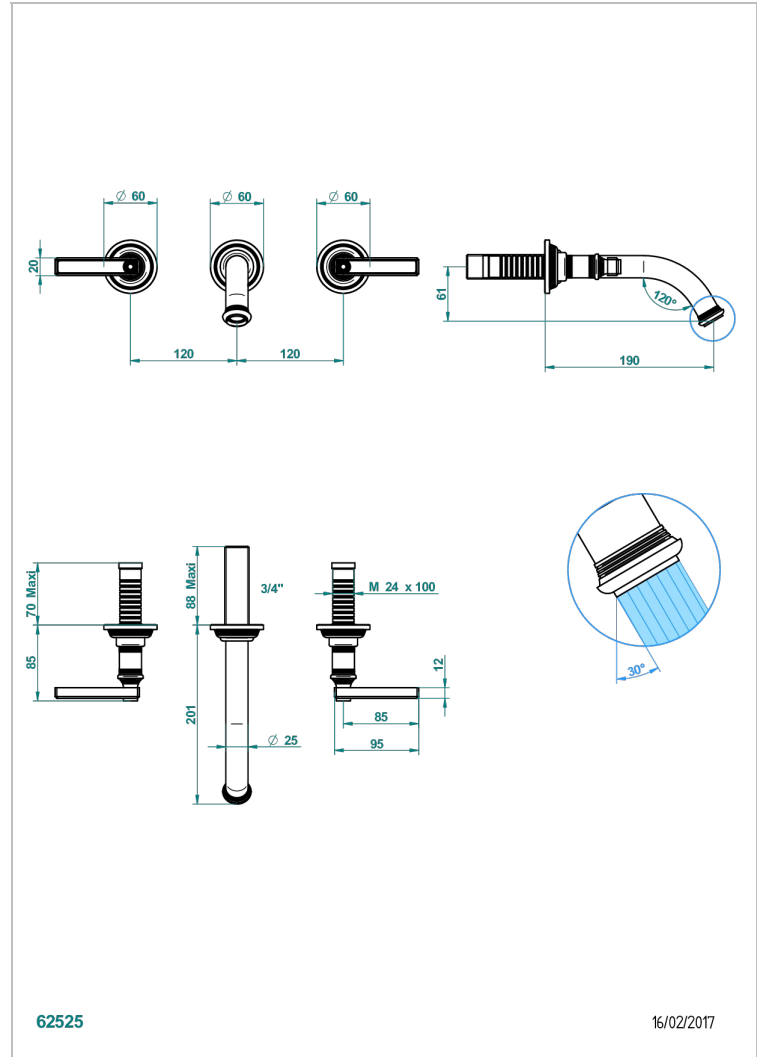

WEST COAST WHITE ONYX WITH LEVER HANDLES

U9H-40GBUS

Trim for wall mounted 3-hole lavatory set only

THG[®]
PARIS

62525

16/02/2017

CHARACTERISTIC

- West Coast White Onyx with lever handles
- Trim for wall mounted 3-hole lavatory set only

RELATED SKU'S

- Ref. G00-40AM/US Rough parts for wall set (one counter clockwise and one clockwise cartridges)

AVAILABLE FINITIONS

Black ceram - D30
Blush PVD - H62
Brass color PVD - H49
Brown bronze color PVD - F33
Chrome polished - A02
Copper antique matt, coated - H07