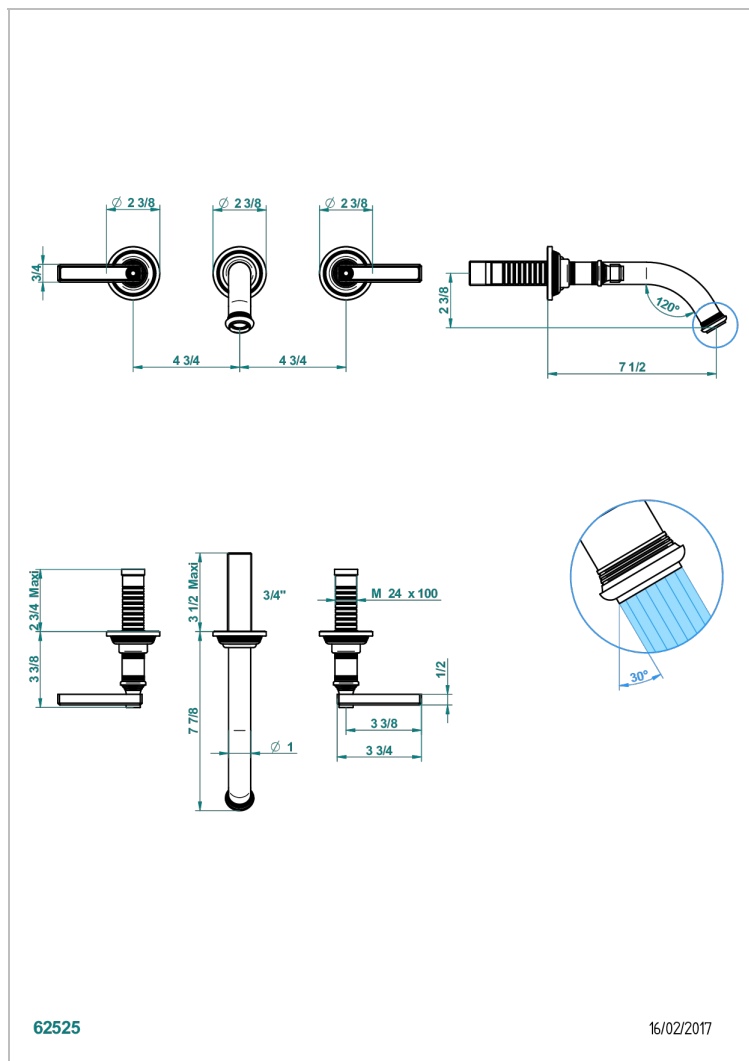

# WEST COAST WHITE ONYX WITH LEVER HANDLES

U9H-40GBUS

Trim for wall mounted 3-hole lavatory set only

62525

16/02/2017

## CHARACTERISTIC

- West Coast White Onyx with lever handles
- Trim for wall mounted 3-hole lavatory set only

## RELATED SKU'S

- Ref. G00-40AM/US Rough parts for wall set (one counter clockwise and one clockwise cartridges)