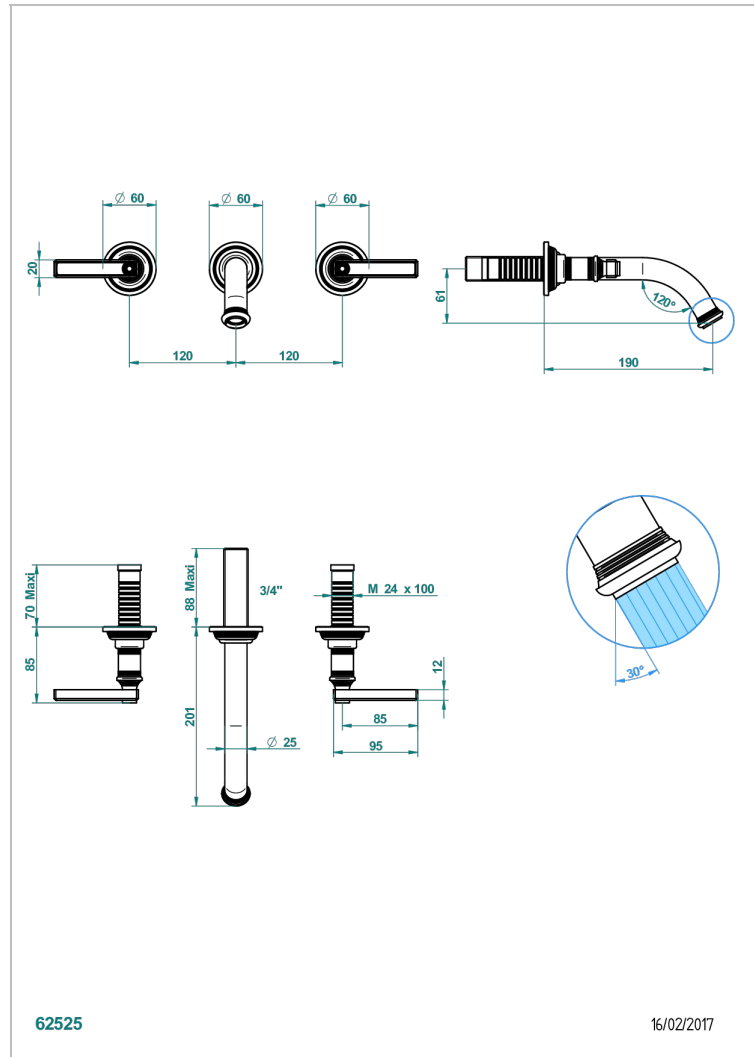

WEST COAST WHITE ONYX WITH LEVER HANDLES

U9H-40GB

Trim only for wall mounted 3-hole basin mixer

THG[®]
PARIS

CHARACTERISTIC

- West Coast White Onyx with lever handles
- Trim only for wall mounted 3-hole basin mixer

RELATED SKU'S

- Ref. G00-40AC Rough parts for wall mounted 3 hole mixer, cross handle version
- Ref. G00-40AM Rough parts for wall mounted 3 hole mixer, lever handle version

AVAILABLE FINITIONS

Antique nickel - H28
Black ceram - D30
Blush PVD - H62
Brass color PVD - H49
Brown bronze color PVD - F33
Gold color PVD - H52