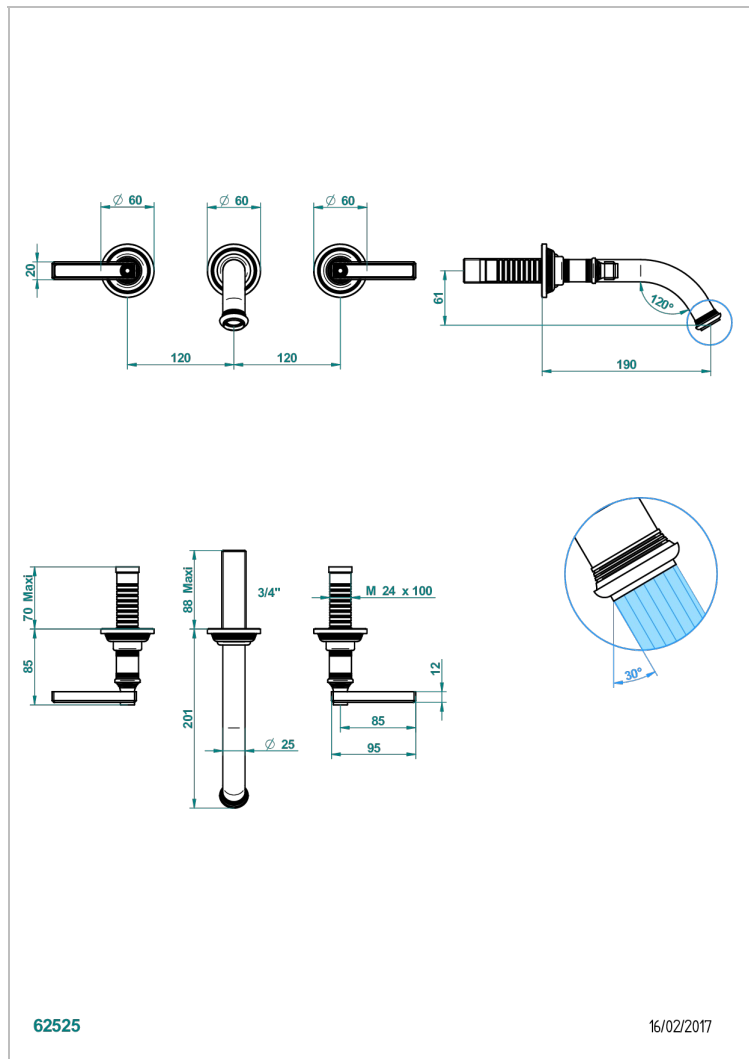

WEST COAST WHITE ONYX WITH LEVER HANDLES

U9H-40GB

Trim only for wall mounted 3-hole basin mixer

THG[®]
PARIS

CHARACTERISTIC

- West Coast White Onyx with lever handles
- Trim only for wall mounted 3-hole basin mixer

RELATED SKU'S

- Ref. G00-40AC Rough parts for wall mounted 3 hole mixer, cross handle version
- Ref. G00-40AM Rough parts for wall mounted 3 hole mixer, lever handle version

AVAILABLE FINITIONS

Antique nickel - H28
Black ceram - D30
Blush PVD - H62
Brass color PVD - H49
Brown bronze color PVD - F33
Gold color PVD - H52