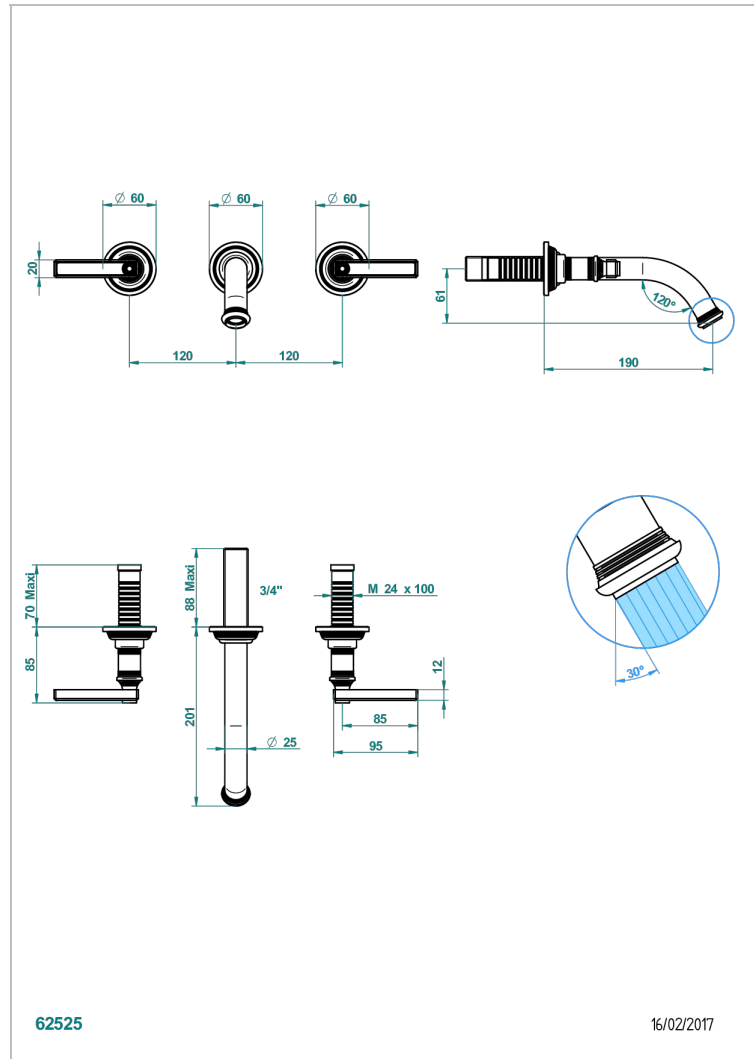

WEST COAST WHITE ONYX WITH LEVER HANDLES

U9H-40GB

Trim only for wall mounted 3-hole basin mixer

THG[®]
PARIS

CHARACTERISTIC

- West Coast White Onyx with lever handles
- Trim only for wall mounted 3-hole basin mixer

RELATED SKU'S

- Ref. G00-40AC Rough parts for wall mounted 3 hole mixer, cross handle version
- Ref. G00-40AM Rough parts for wall mounted 3 hole mixer, lever handle version

AVAILABLE FINITIONS

Antique nickel - H28
Black ceram - D30
Blush PVD - H62
Brass color PVD - H49
Brown bronze color PVD - F33
Gold color PVD - H52