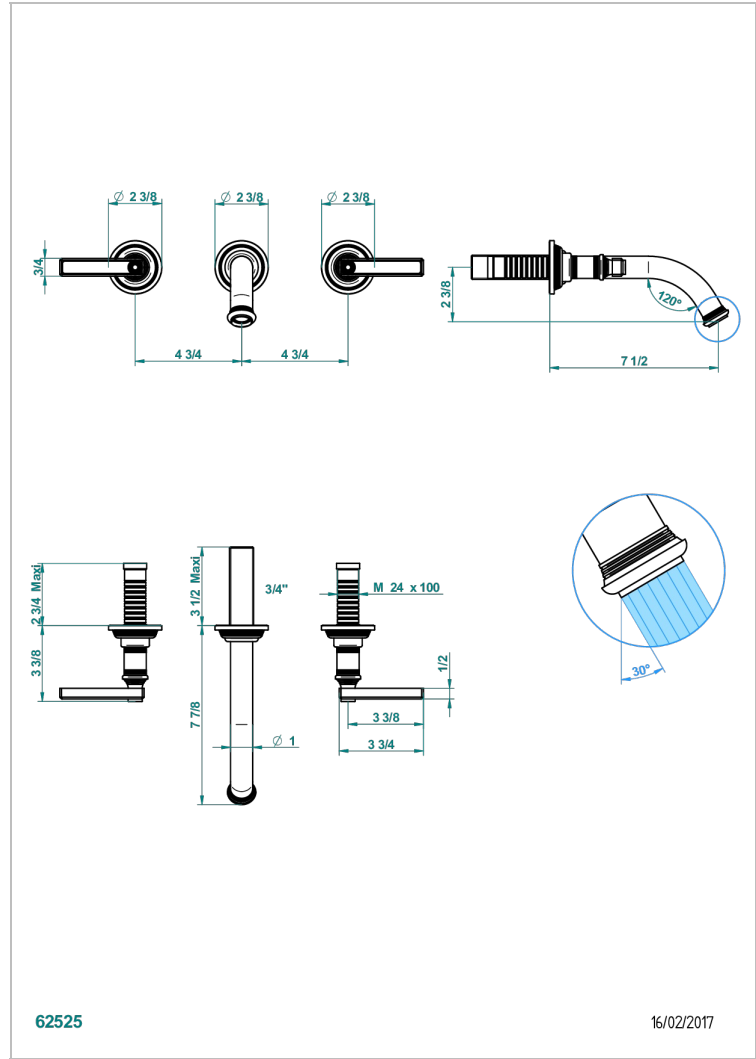

WEST COAST WHITE ONYX WITH LEVER HANDLES

U9H-40GB

Trim only for wall mounted 3-hole basin mixer

62525

16/02/2017

CHARACTERISTIC

- West Coast White Onyx with lever handles
- Trim only for wall mounted 3-hole basin mixer

RELATED SKU'S

- Ref. G00-40AC Rough parts for wall mounted 3 hole mixer, cross handle version
- Ref. G00-40AM Rough parts for wall mounted 3 hole mixer, lever handle version

AVAILABLE FINITIONS

Antique nickel - H28
Black ceram - D30
Blush PVD - H62
Brass color PVD - H49
Brown bronze color PVD - F33
Gold color PVD - H52