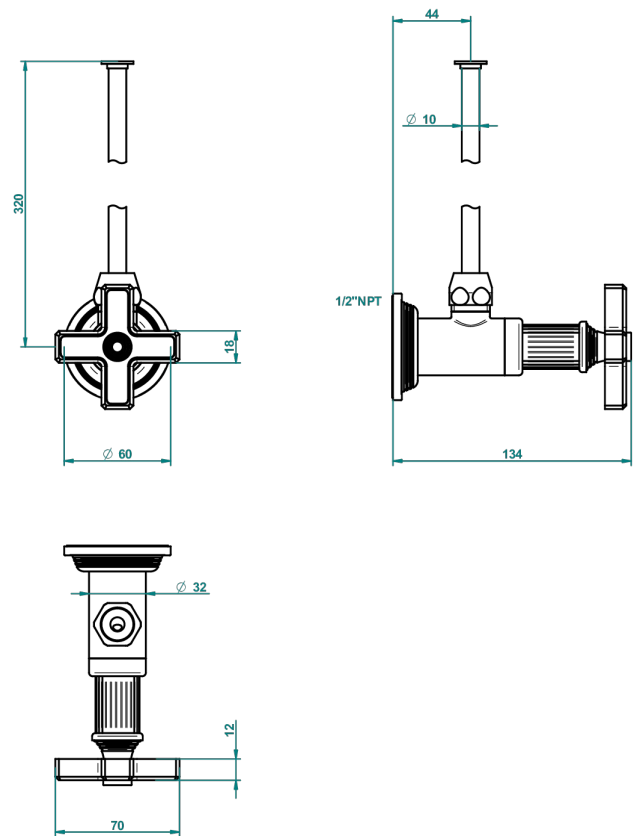

# GRAND CENTRAL METAL

U9K-181/SWC

Angle valve with 3/8 toiletsupply quick adaptator set

THG<sup>®</sup>  
PARIS

62503

15/02/2017

## CARACTERÍSTICAS

- Grand central Metal
- Angle valve with 3/8 toiletsupply quick adaptator set