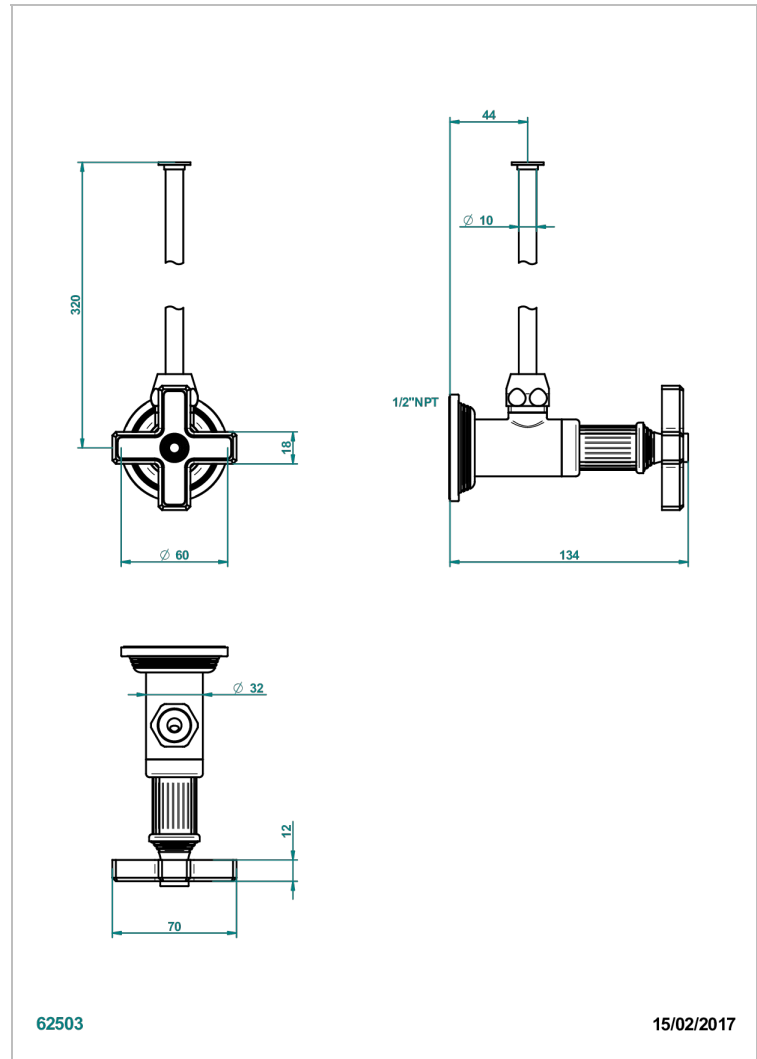

# GRAND CENTRAL METAL

U9K-181/SWC

Angle supply valve with 3/8" adaptor set for toilet

THG<sup>®</sup>  
PARIS

62503

15/02/2017

## CHARACTERISTIC

- Grand central Metal
- Angle supply valve with 3/8" adaptor set for toilet