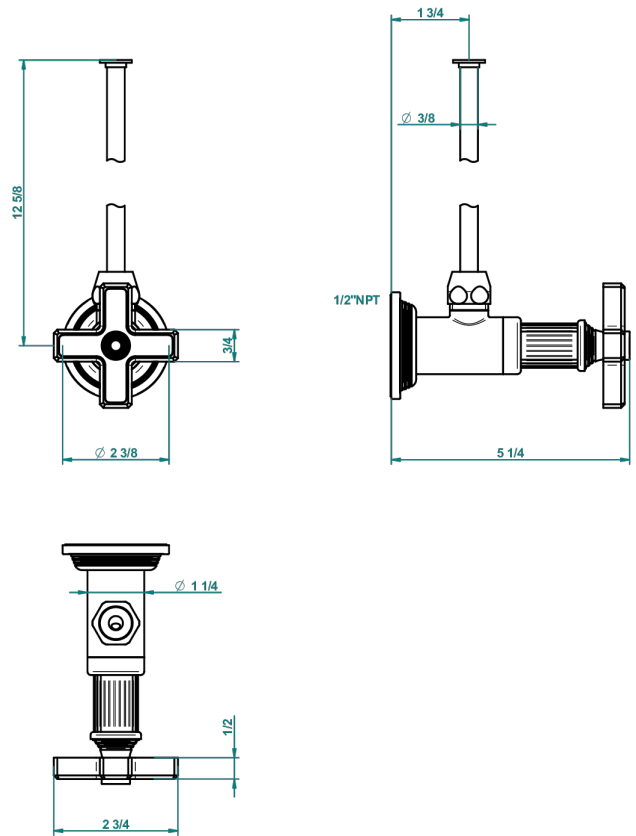

GRAND CENTRAL METAL

U9K-181/SWC

Angle valve with 3/8 toiletsupply quick adaptator set

THG[®]
PARIS

62503

15/02/2017

CARACTERÍSTICAS

- Grand central Metal
- Angle valve with 3/8 toiletsupply quick adaptator set