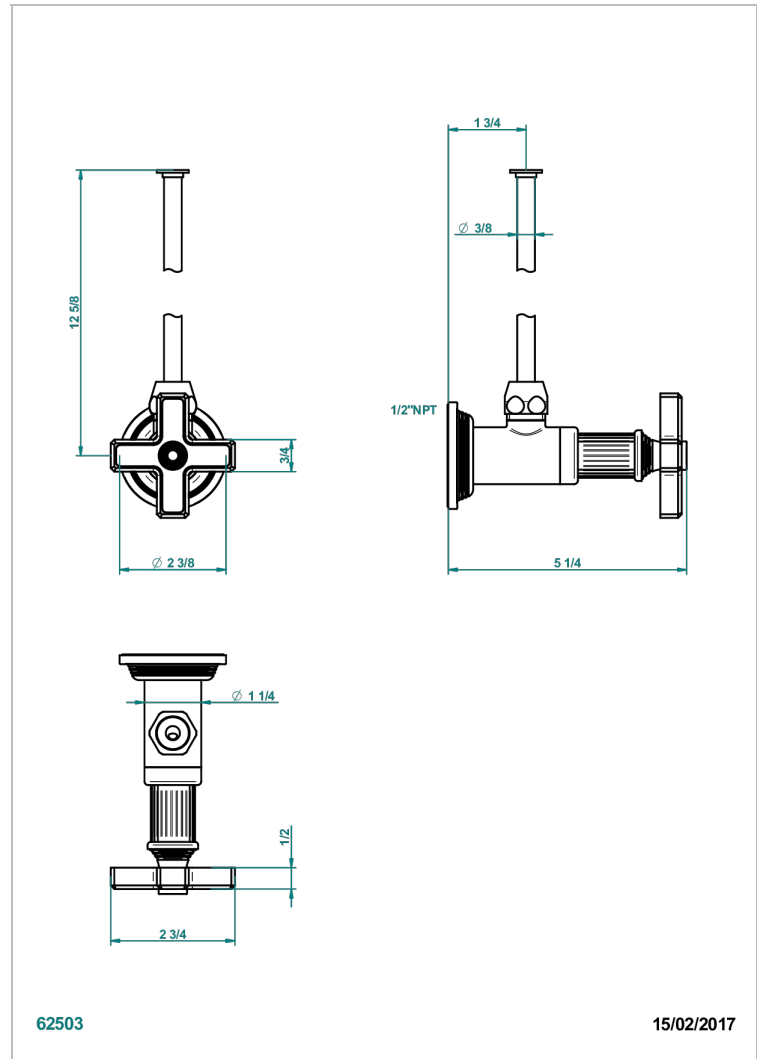

# GRAND CENTRAL METAL

U9K-181/SWC

Angle supply valve with 3/8" adaptor set for toilet

THG<sup>®</sup>  
PARIS

## CHARACTERISTIC

- Grand central Metal
- Angle supply valve with 3/8" adaptor set for toilet