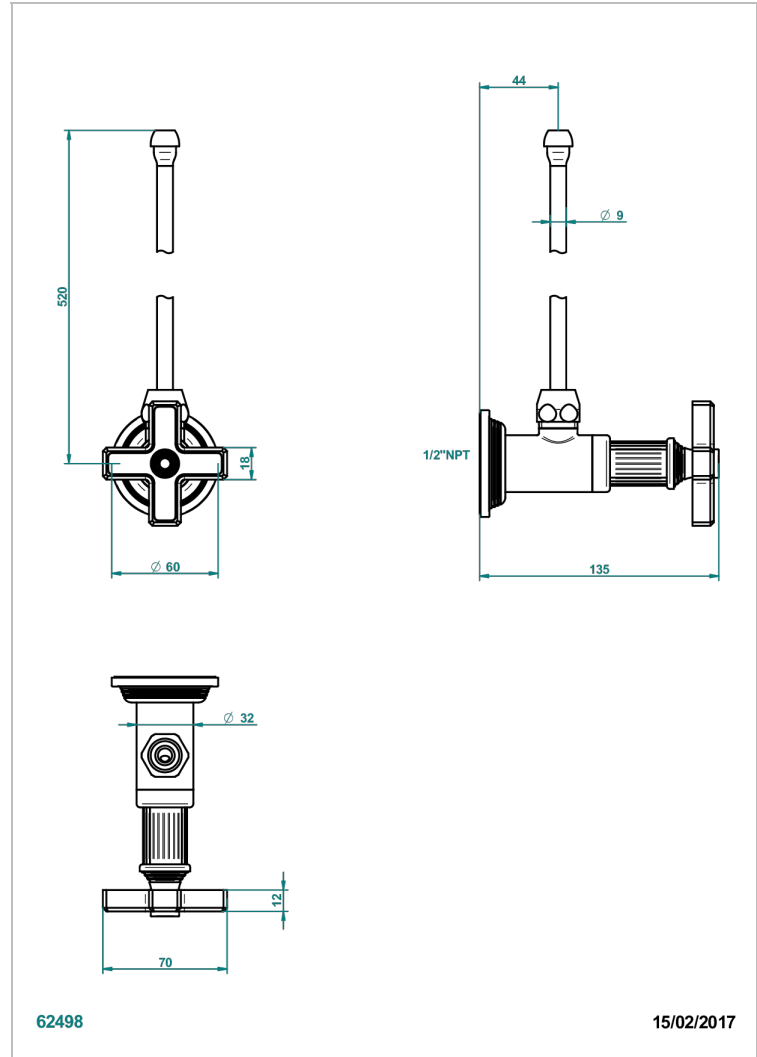

GRAND CENTRAL METAL

U9K-181/SLA

Angle valve with 3/8 supply lavatory quick adaptor set

THG[®]
PARIS

CARACTERÍSTICAS

- Grand central Metal
- Angle valve with 3/8 supply lavatory quick adaptor set

ACABADOS DISPONIBLES