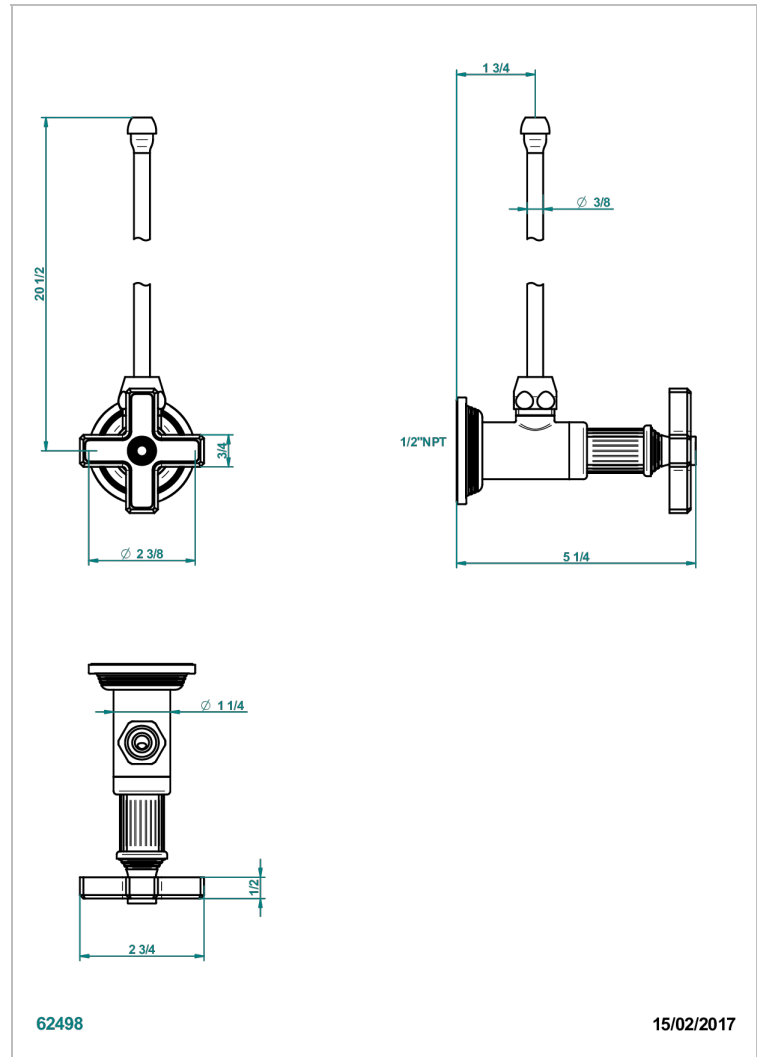

GRAND CENTRAL METAL

U9K-181/SLA

Angle valve with 3/8 supply lavatory quick adaptor set

THG
PARIS

CARACTERÍSTICAS

- Grand central Metal
- Angle valve with 3/8 supply lavatory quick adaptor set

ACABADOS DISPONIBLES