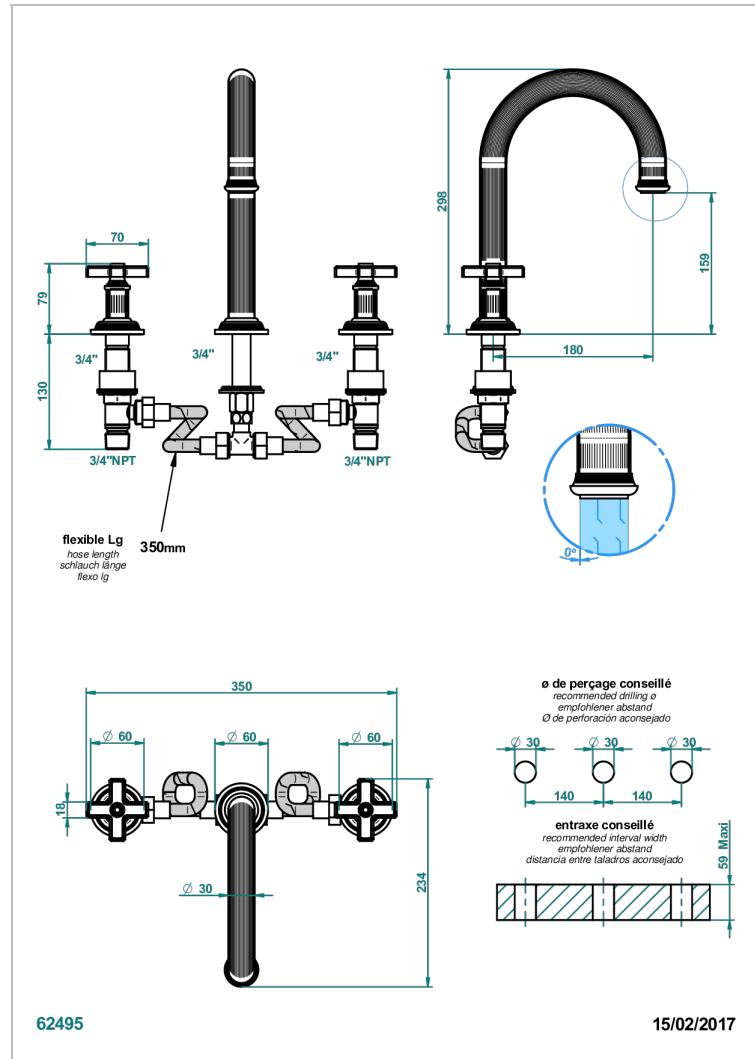

GRAND CENTRAL WHITE ONYX

U9R-25SGHUS

Roman tub set, high spout with 3/4" valves

CHARACTERISTIC

- Grand central White Onyx
- Roman tub set, high spout with 3/4" valves

AVAILABLE FINITIONS

Black ceram - D30
Blush PVD - H62
Brass color PVD - H49
Brown bronze color PVD - F33
Chrome polished - A02
Copper antique matt, coated - H07