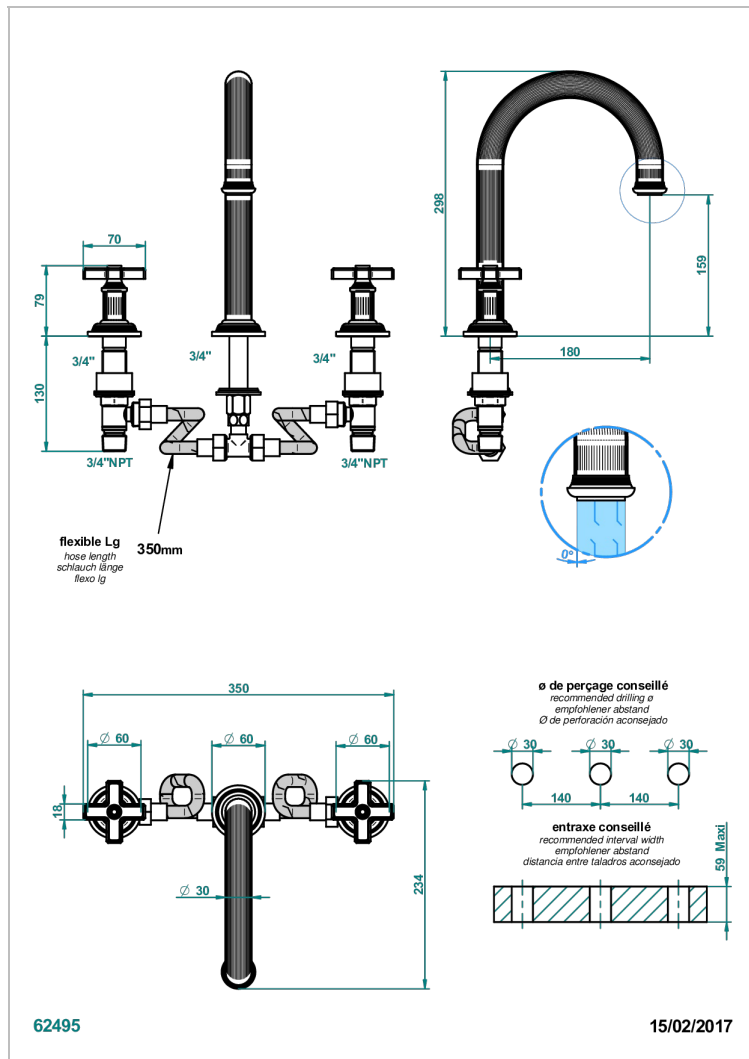

GRAND CENTRAL WHITE ONYX

U9R-25SGH

Rim mounted 3-hole bath mixer, super goliath high spout

THG[®]
PARIS

CHARACTERISTIC

- Grand central White Onyx
- Rim mounted 3-hole bath mixer, super goliath high spout

AVAILABLE FINITIONS