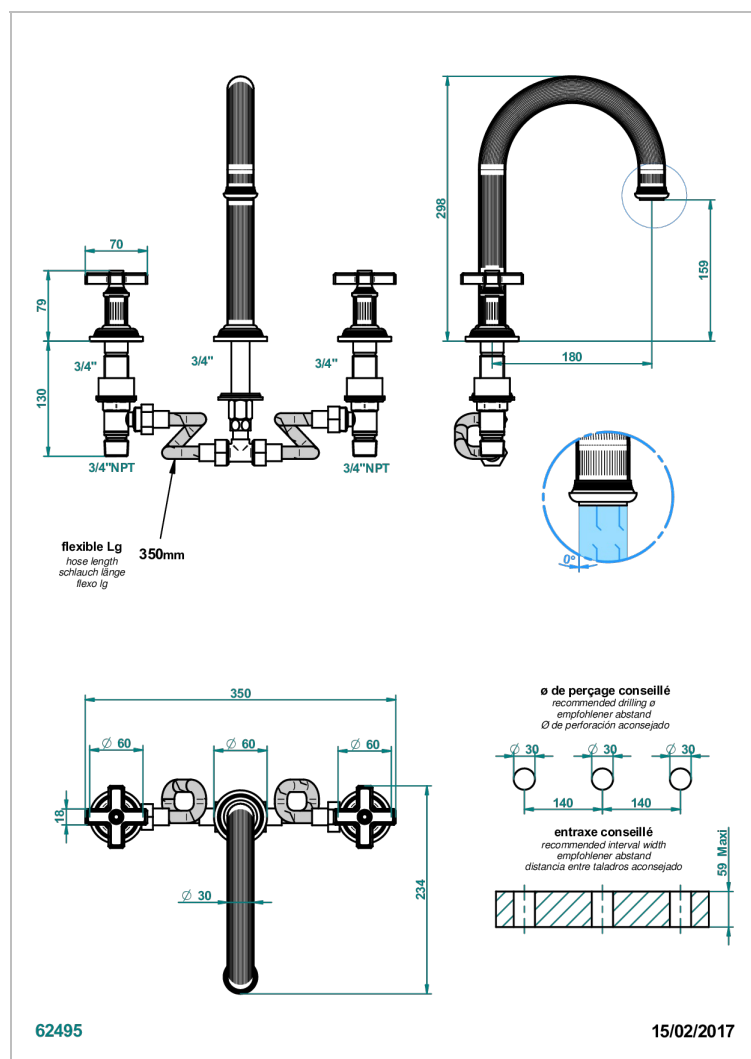

GRAND CENTRAL WHITE ONYX

U9R-25SGH

Rim mounted 3-hole bath mixer, super goliath high spout

CHARACTERISTIC

- Grand central White Onyx
- Rim mounted 3-hole bath mixer, super goliath high spout

AVAILABLE FINITIONS