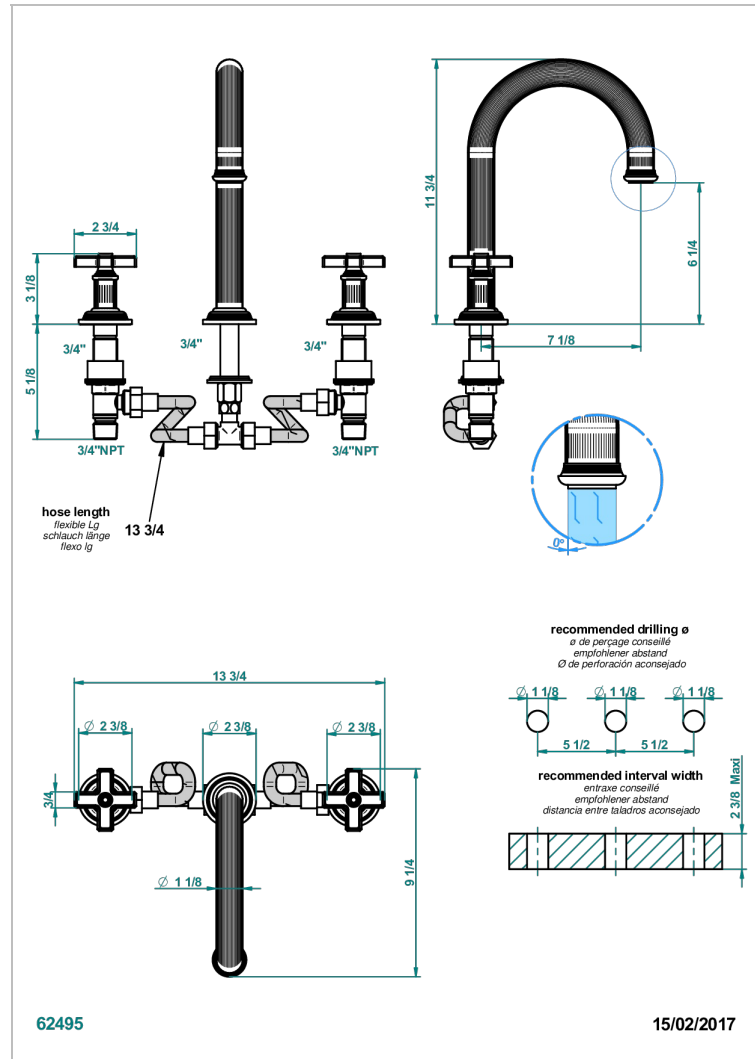

GRAND CENTRAL WHITE ONYX

U9R-25SGH

Rim mounted 3-hole bath mixer, super goliath high spout

CHARACTERISTIC

- Grand central White Onyx
- Rim mounted 3-hole bath mixer, super goliath high spout

AVAILABLE FINITIONS