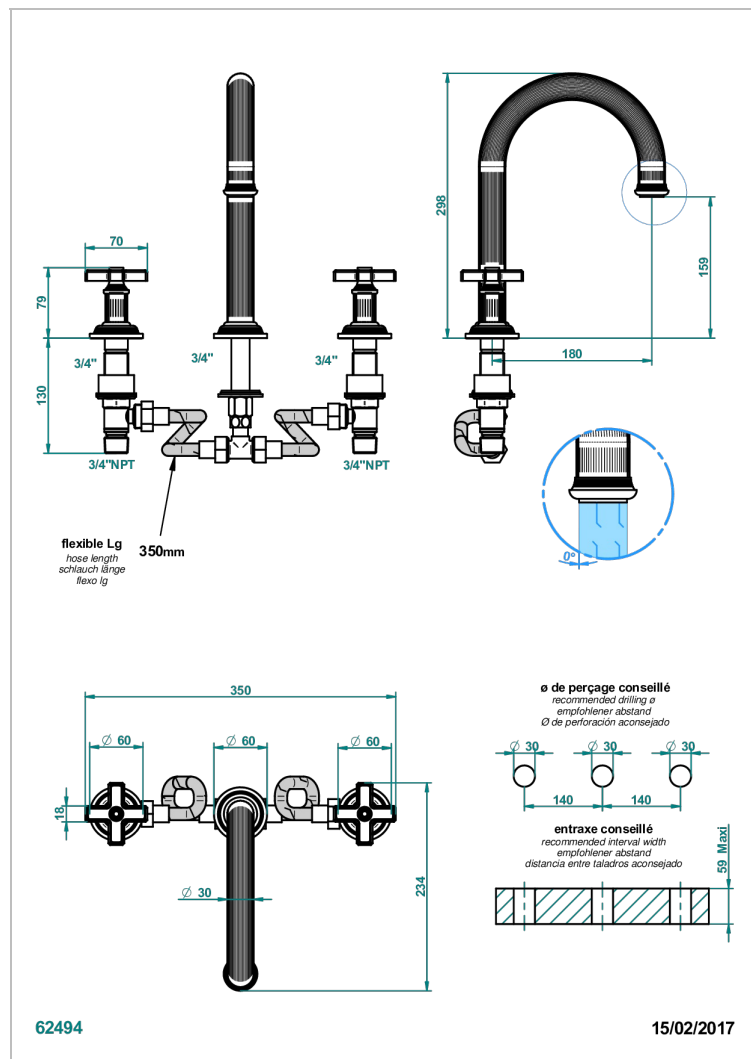

GRAND CENTRAL BLACK ONYX

U9M-25SGH

Rim mounted 3-hole bath mixer, super goliath high spout

CHARACTERISTIC

- Grand central Black Onyx
- Rim mounted 3-hole bath mixer, super goliath high spout

AVAILABLE FINITIONS