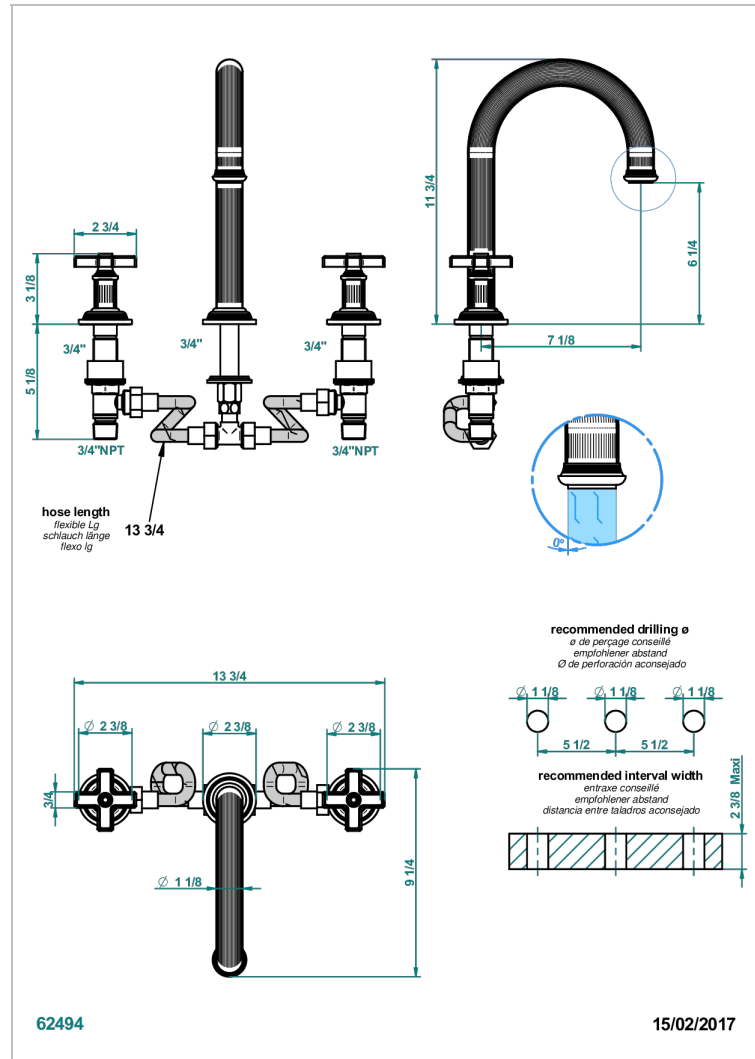

GRAND CENTRAL BLACK ONYX

U9M-25SGH

Rim mounted 3-hole bath mixer, super goliath high spout

THG[®]
PARIS

CHARACTERISTIC

- Grand central Black Onyx
- Rim mounted 3-hole bath mixer, super goliath high spout

AVAILABLE FINITIONS