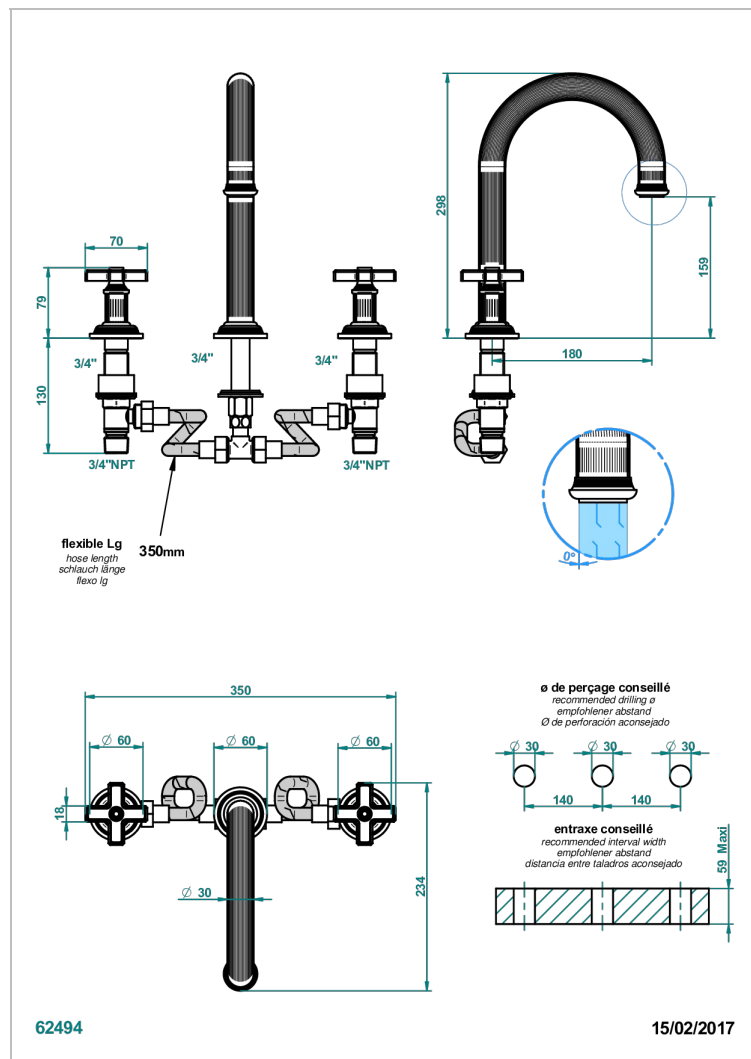

# GRAND CENTRAL BLACK ONYX

U9M-25SGH

Rim mounted 3-hole bath mixer, super goliath high spout

## CHARACTERISTIC

- Grand central Black Onyx
- Rim mounted 3-hole bath mixer, super goliath high spout