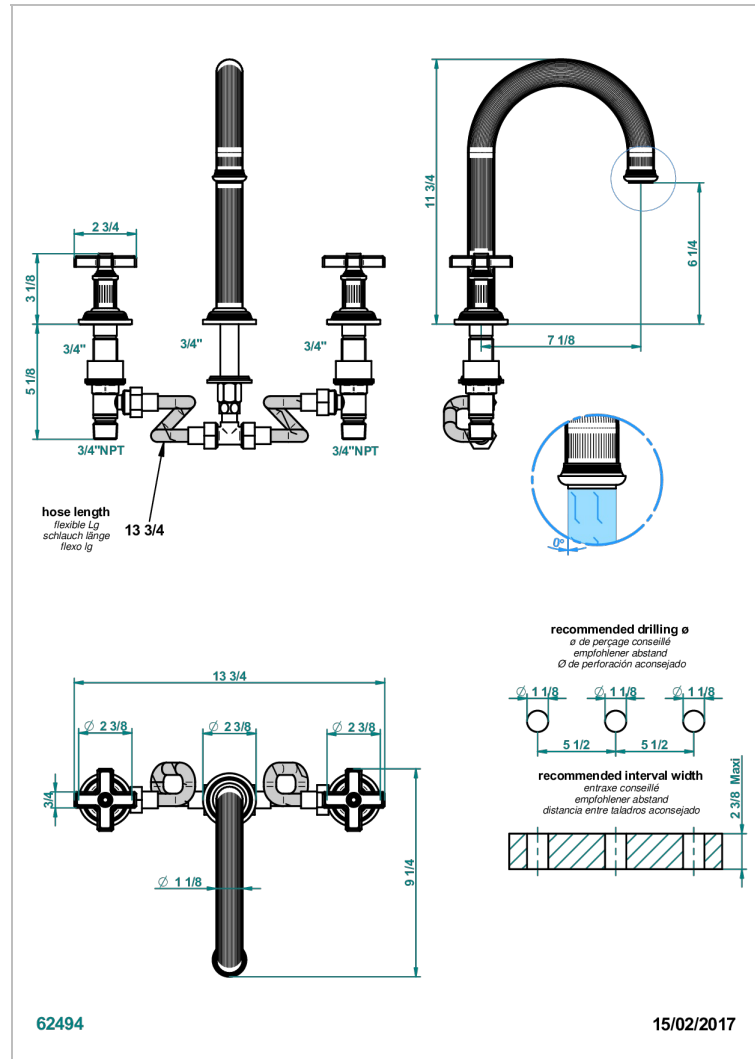

# GRAND CENTRAL BLACK ONYX

U9M-25SGH

Rim mounted 3-hole bath mixer, super goliath high spout

## CHARACTERISTIC

- Grand central Black Onyx
- Rim mounted 3-hole bath mixer, super goliath high spout