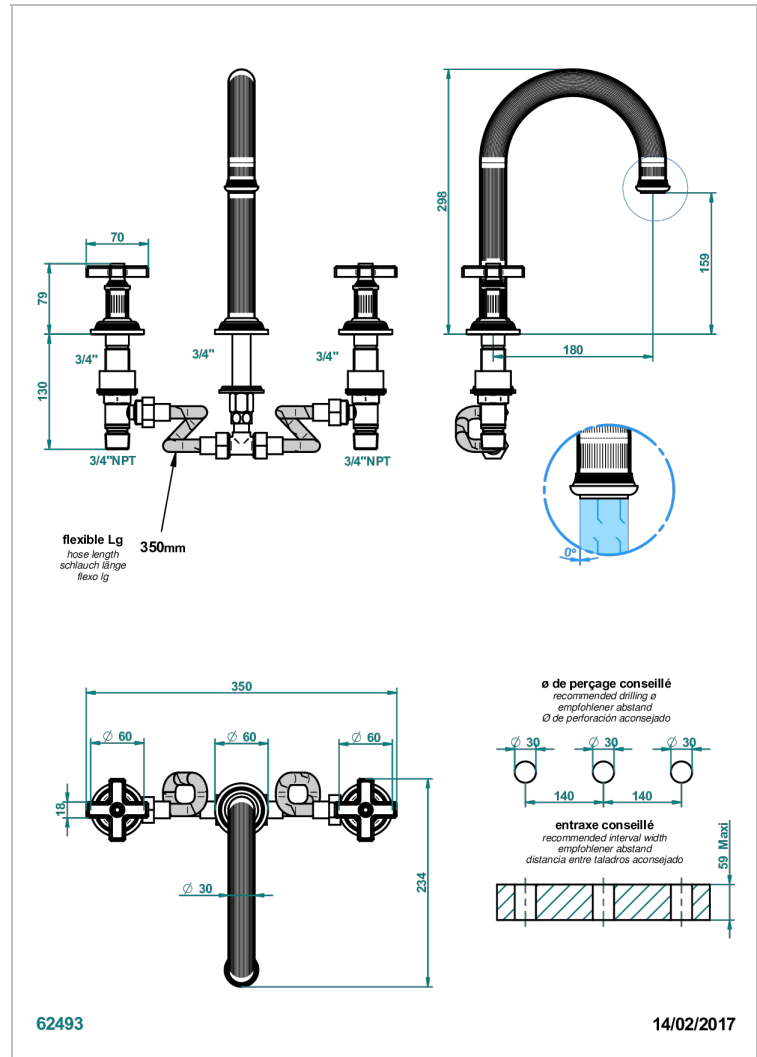

GRAND CENTRAL METAL

U9K-25SGHUS

Roman tub set, high spout with 3/4" valves

CHARACTERISTIC

- Grand central Metal
- Roman tub set, high spout with 3/4" valves

AVAILABLE FINITIONS

Black ceram - D30
Blush PVD - H62
Brass color PVD - H49
Brown bronze color PVD - F33
Chrome polished - A02
Copper antique matt, coated - H07