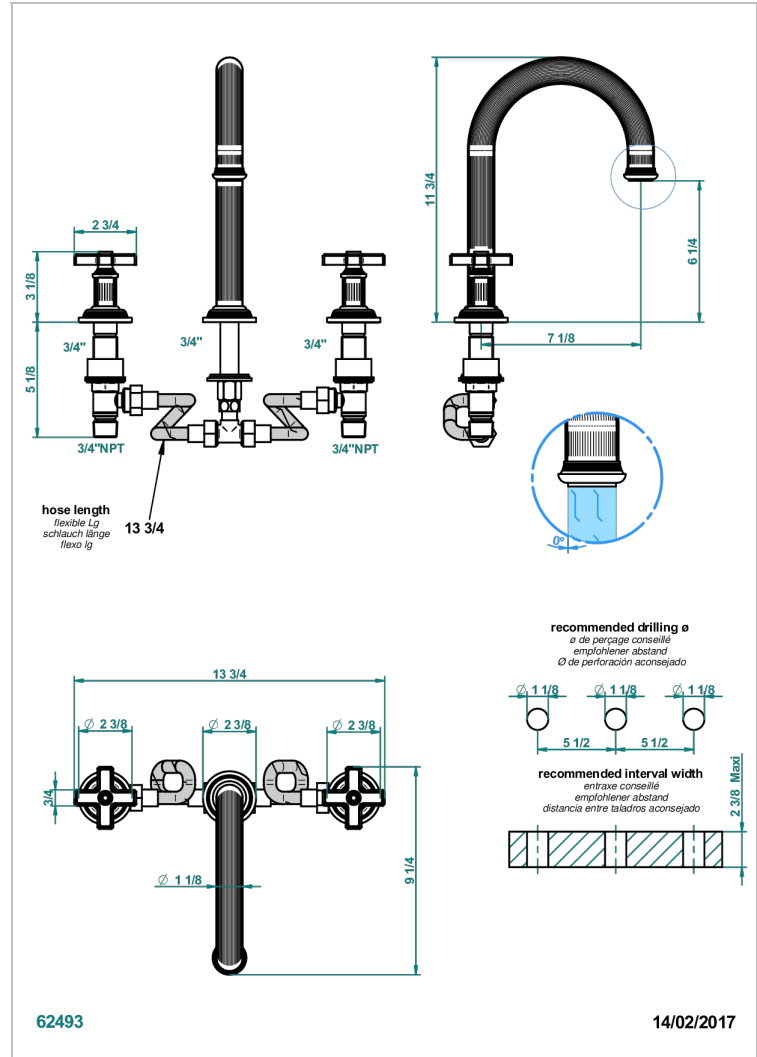

GRAND CENTRAL METAL

U9K-25SGHUS

Roman tub set, high spout with 3/4" valves

CHARACTERISTIC

- Grand central Metal
- Roman tub set, high spout with 3/4" valves

AVAILABLE FINITIONS

Black ceram - D30
Blush PVD - H62
Brass color PVD - H49
Brown bronze color PVD - F33
Chrome polished - A02
Copper antique matt, coated - H07