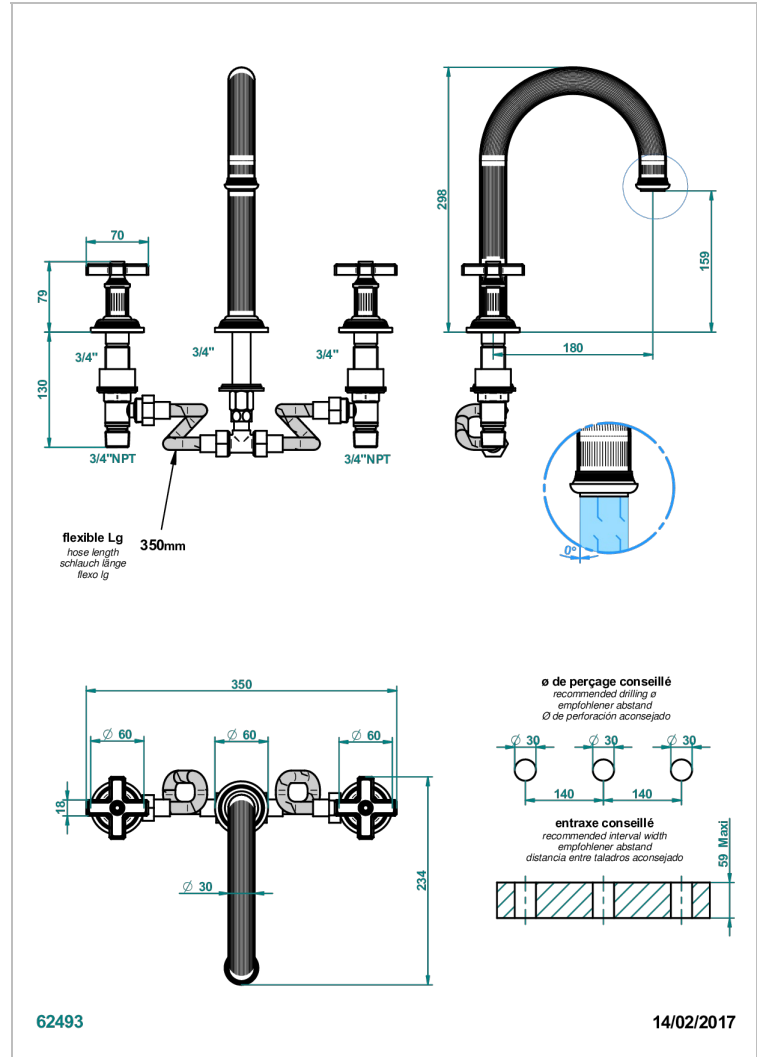

GRAND CENTRAL METAL

U9K-25SGH

Rim mounted 3-hole bath mixer, super goliath high spout

CHARACTERISTIC

- Grand central Metal
- Rim mounted 3-hole bath mixer, super goliath high spout

AVAILABLE FINITIONS

Antique nickel - H28
Black ceram - D30
Blush PVD - H62
Brass color PVD - H49
Brown bronze color PVD - F33
Gold color PVD - H52