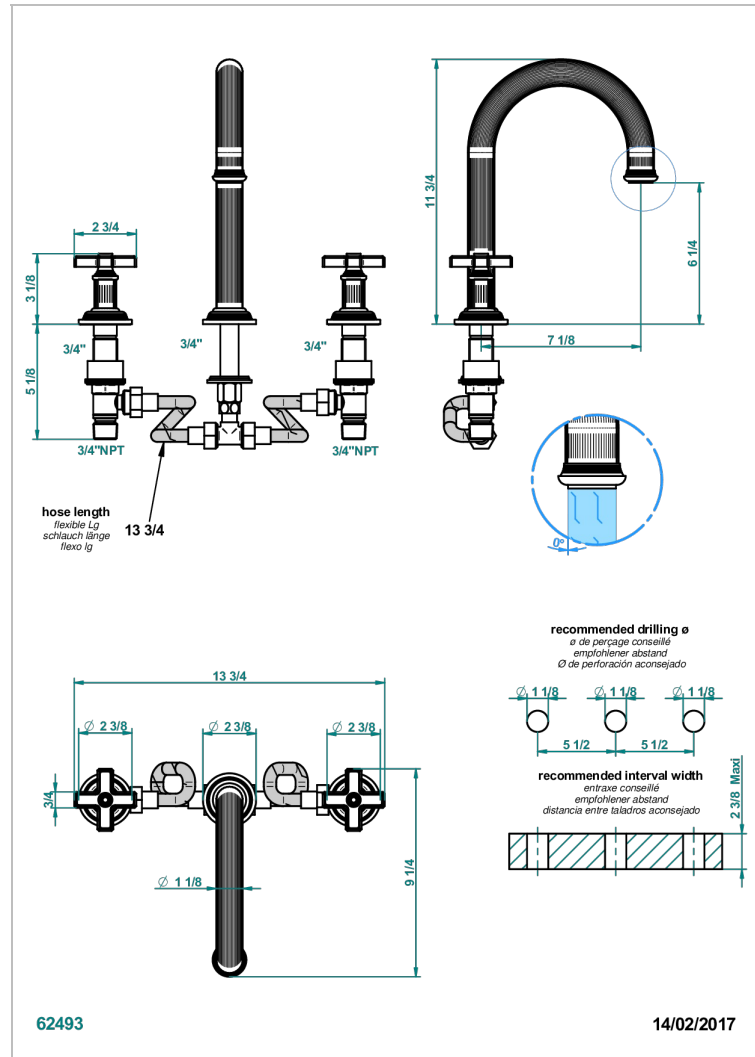

GRAND CENTRAL METAL

U9K-25SGH

Rim mounted 3-hole bath mixer, super goliath high spout

CHARACTERISTIC

- Grand central Metal
- Rim mounted 3-hole bath mixer, super goliath high spout

AVAILABLE FINITIONS

Antique nickel - H28
Black ceram - D30
Blush PVD - H62
Brass color PVD - H49
Brown bronze color PVD - F33
Gold color PVD - H52