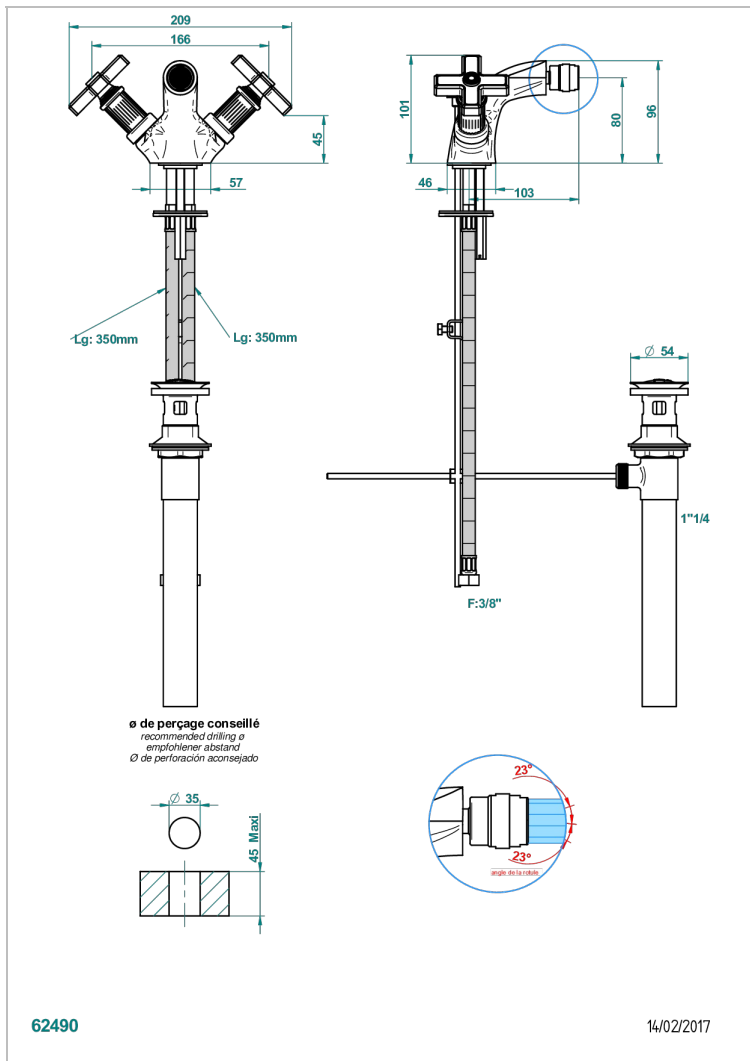

# GRAND CENTRAL WHITE ONYX

U9R-3202/US

Single hole bidet faucet with drain

THG<sup>®</sup>  
PARIS