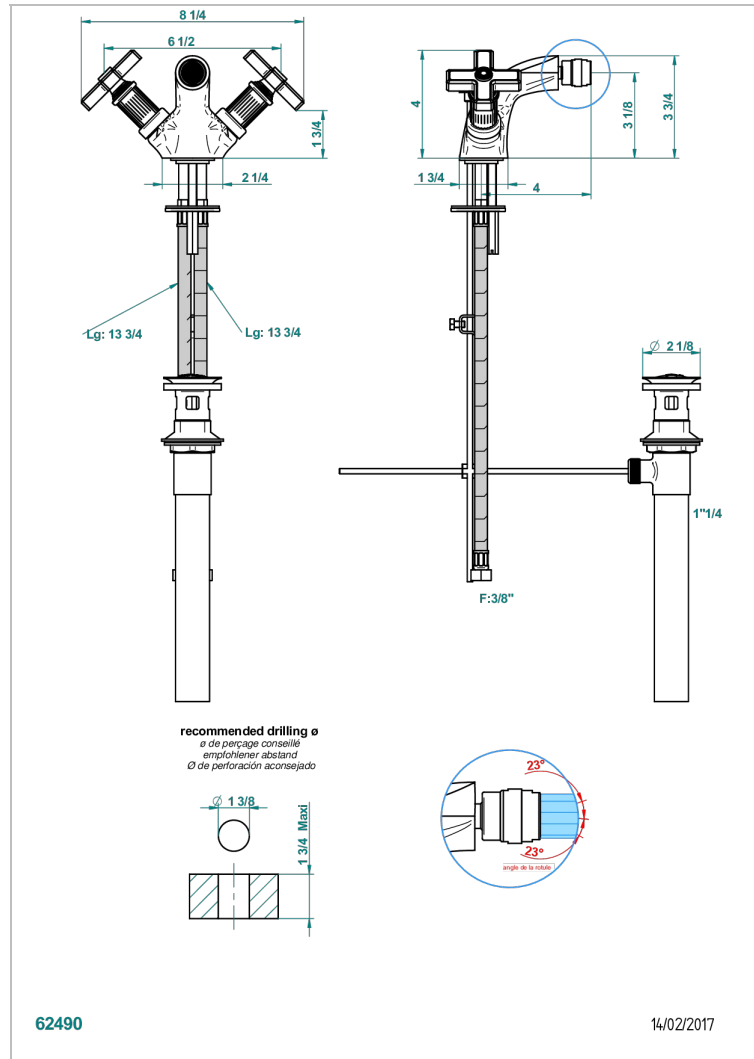

GRAND CENTRAL WHITE ONYX

U9R-3202/US

Single hole bidet faucet with drain

THG[®]
PARIS

CHARACTERISTIC

- ASME : ASME A112.18.1-2011/CSA B125.1-11

STANDARDS

AVAILABLE FINITIONS