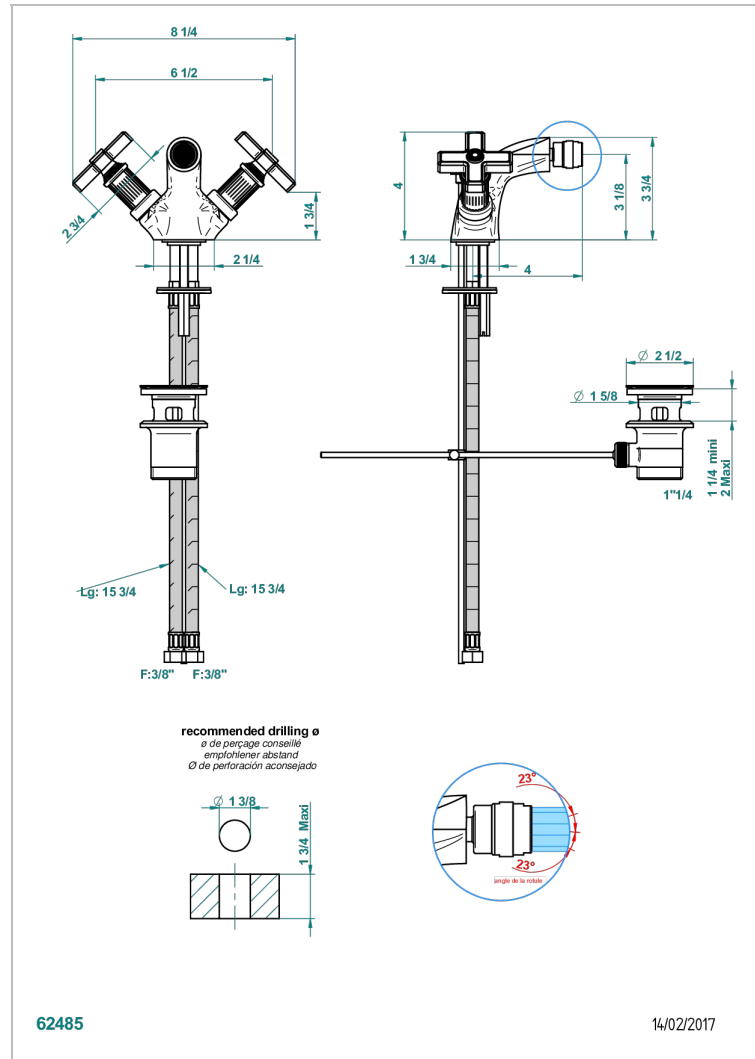

GRAND CENTRAL WHITE ONYX

U9R-3202

1-hole bidet mixer with swivel jet handshower with waste

THG[®]
PARIS

CHARACTERISTIC

- ACS : 17ACCLY613
- NF : NF EN 200 - IA - Chrome

STANDARDS

AVAILABLE FINITIONS