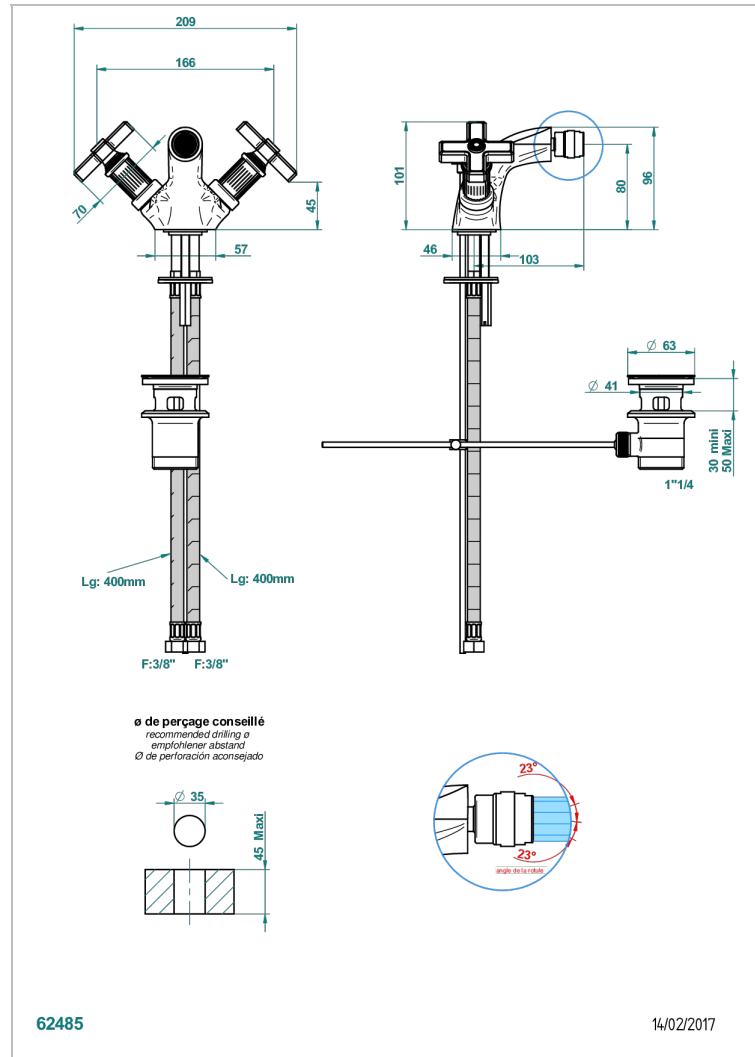

GRAND CENTRAL WHITE ONYX

U9R-3202

1-hole bidet mixer with swivel jet handshower with waste

THG[®]
PARIS

CHARACTERISTIC

- ACS : 17ACCLY613
- NF : NF EN 200 - IA - Chrome

STANDARDS

AVAILABLE FINITIONS