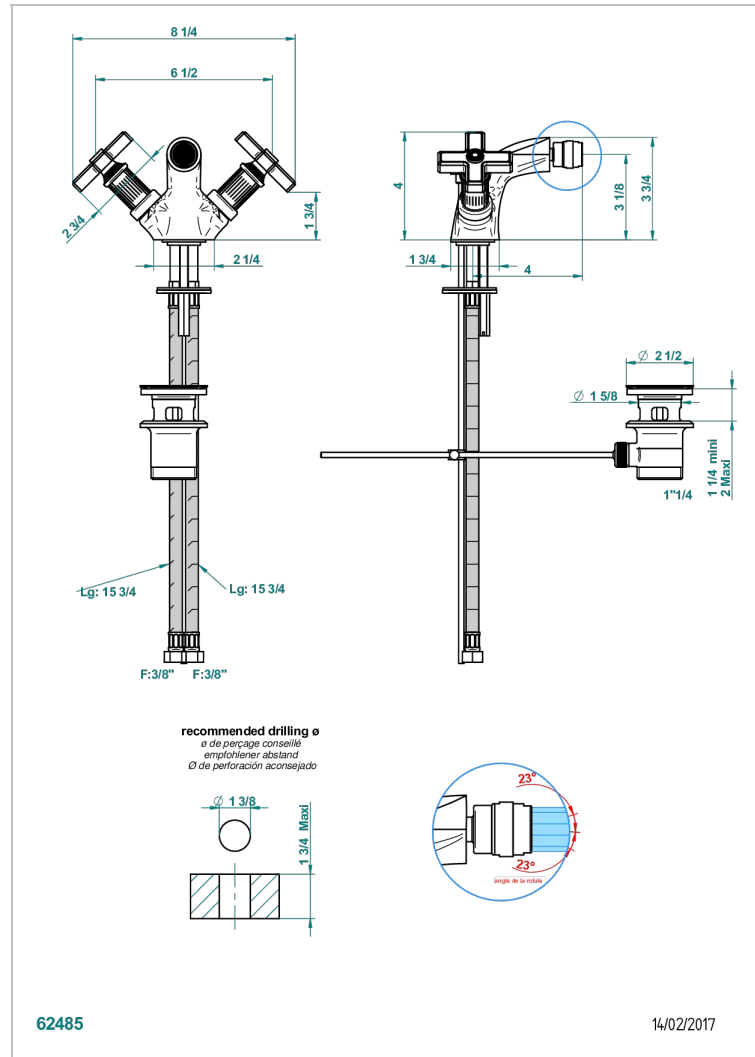

GRAND CENTRAL WHITE ONYX

U9R-3202

1-hole bidet mixer with swivel jet handshower with waste

THG[®]
PARIS

CHARACTERISTIC

- ACS : 17ACCLY613
- NF : NF EN 200 - IA - Chrome

STANDARDS

AVAILABLE FINITIONS