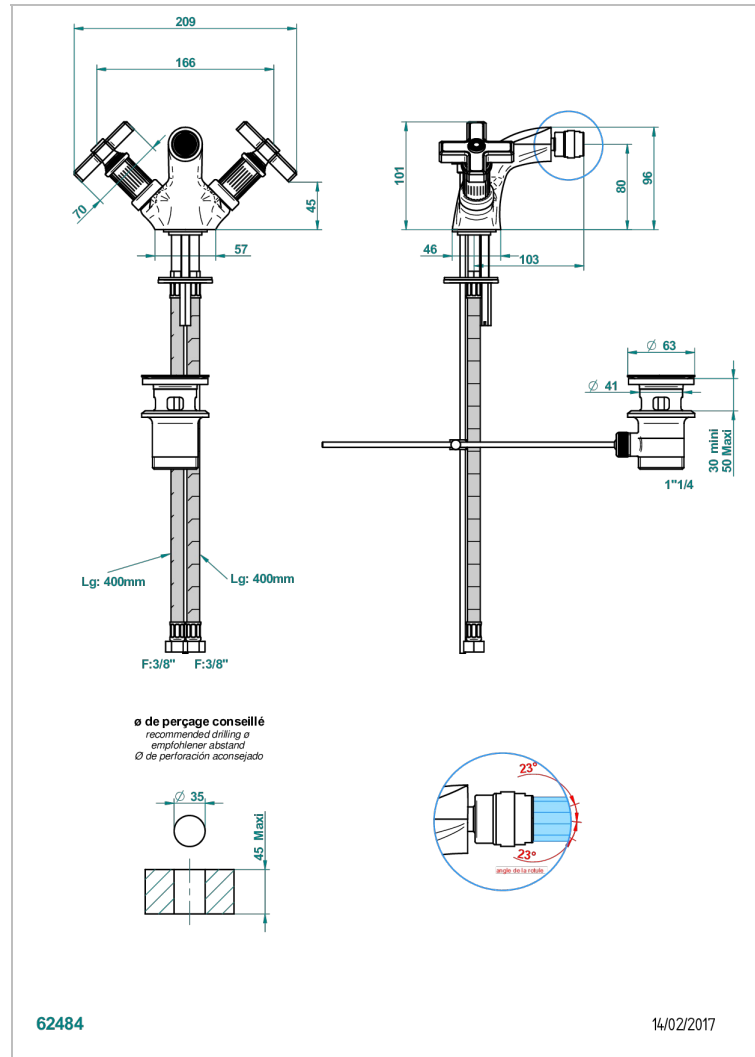

# GRAND CENTRAL BLACK ONYX

U9M-3202

1-hole bidet mixer with swivel jet handshower with waste

THG<sup>®</sup>  
PARIS

## CHARACTERISTIC

- ACS : 17ACCLY613
- NF : NF EN 200 - IA - Chrome