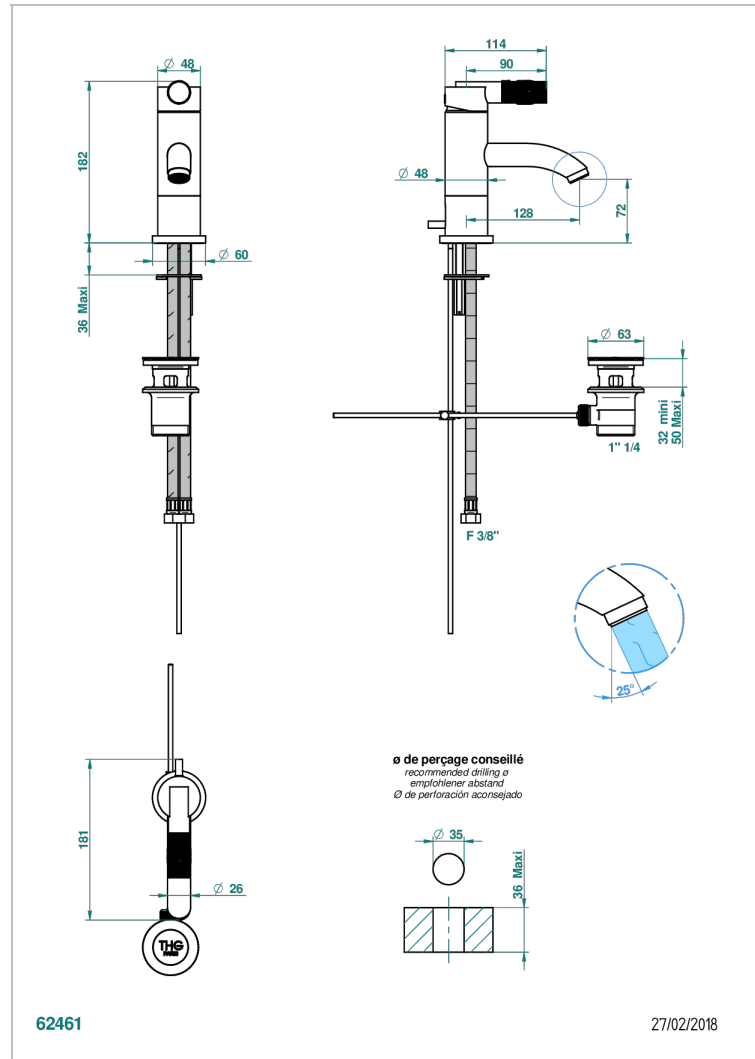

# BAMBOU BLACK CRYSTAL

A33-6500/W

Single lever basin mixer with waste - WRAS approved

## CHARACTERISTIC

- WRAS : 2006339