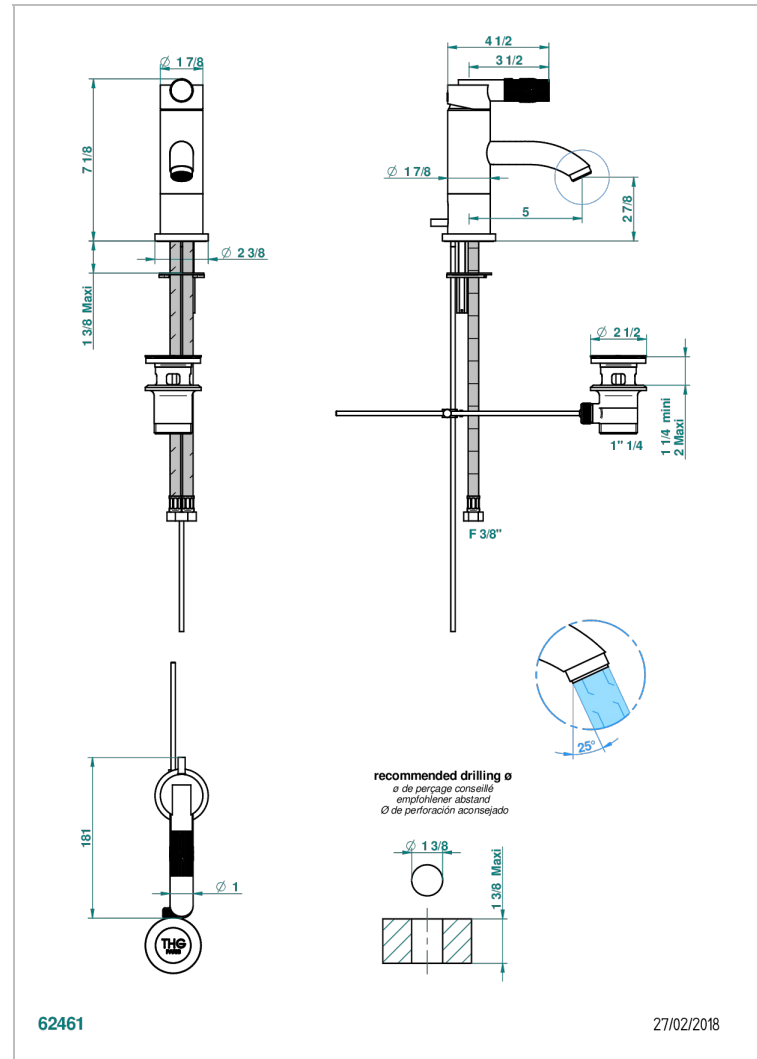

BAMBOU BLACK CRYSTAL

A33-6500/W

Single lever basin mixer with waste - WRAS approved

CHARACTERISTIC

- WRAS : 2006339

STANDARDS

AVAILABLE FINITIONS

Antique nickel - H28
Black ceram - D30
Blush PVD - H62
Brass color PVD - H49
Brown bronze color PVD - F33
Gold color PVD - H52

Nickel color PVD - H55
Polished chrome (color finish) - A02
Polished chrome / Polished gold (color finish) - G02
Polished gold (color finish) - F01
Polished nickel - B01
Soft gold - F30

Soft matt gold - F31
Umber PVD - H66
Varnished matt antique red copper (color finish) - H07