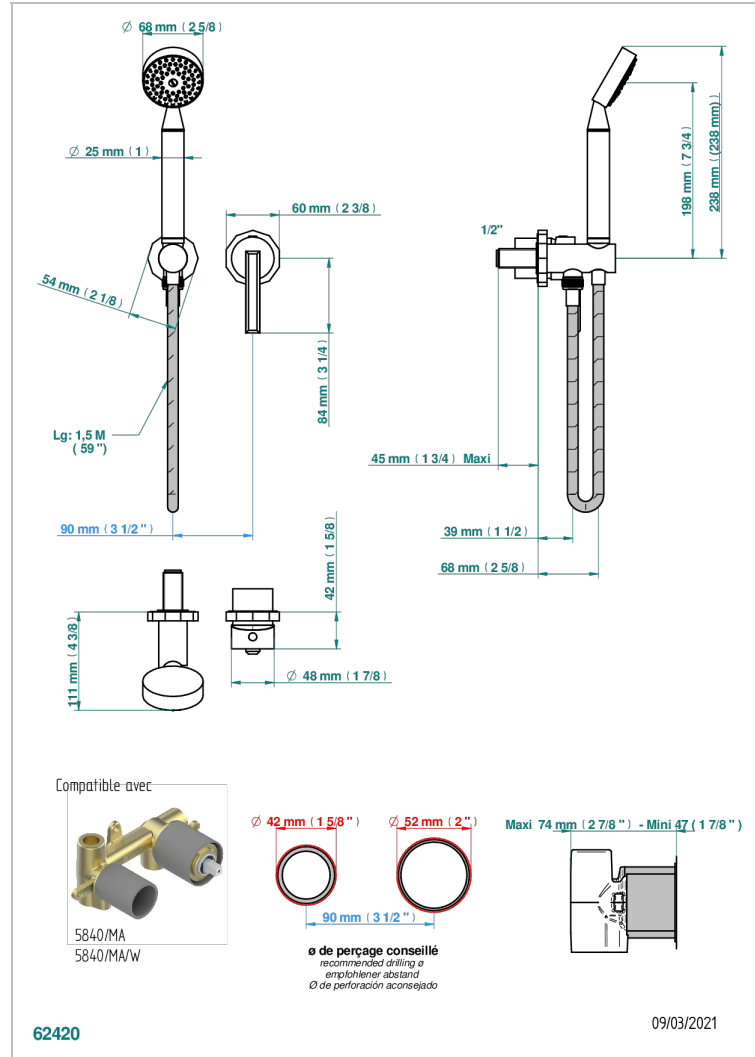

LES ONDES WITH LEVER

G8B-6561B

Trim only for wall mixer with complete handshower on hook

THG
PARIS

CHARACTERISTIC

- Les Ondes with lever
- Trim only for wall mixer with complete handshower on hook

TECHNICAL SPECS

- Recommandé : 3 bars (max. 5 bars) - Advised : 43,5 psi (max. 72 psi)
- 9,5 l/min à 3 bars (2.5 gpm at 43.5 psi)

RELATED SKU'S

- Ref. G00-5840/MA/W Rough parts for concealed wall-mounted mixer with 1/2" outlet, for WC douche - WRAS approved