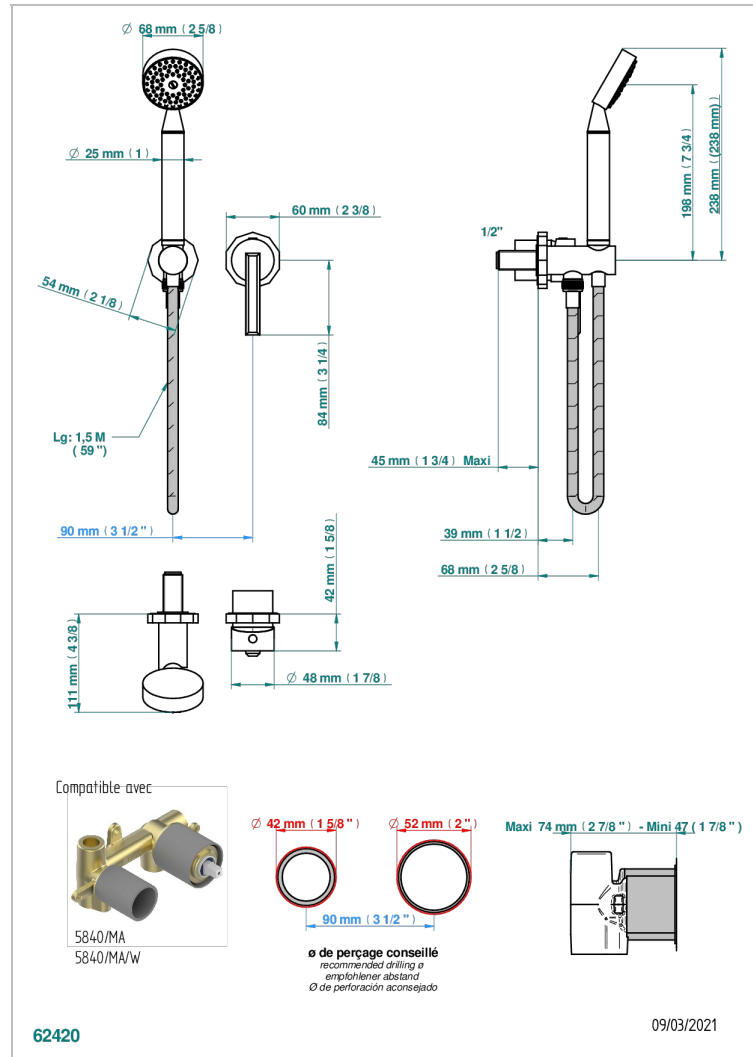

LES ONDES WITH LEVER

G8B-6561B

Trim only for wall mixer with complete handshower on hook

THG[®]
PARIS

CHARACTERISTIC

- Les Ondes with lever
- Trim only for wall mixer with complete handshower on hook

TECHNICAL SPECS

- Recommandé : 3 bars (max. 5 bars) - Advised : 43,5 psi (max. 72 psi)
- 9,5 l/min à 3 bars (2.5 gpm at 43.5 psi)

RELATED SKU'S

- Ref. G00-5840/MA Rough parts for concealed wall-mounted mixer with 1/2" outlet