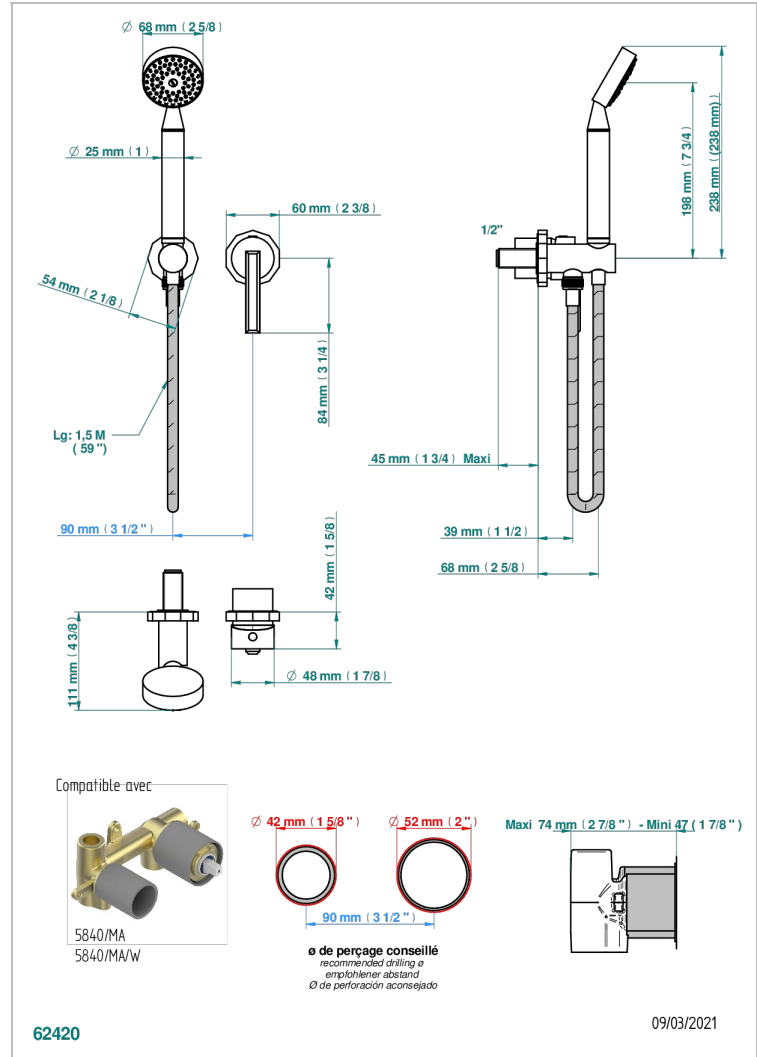

LES ONDES WITH LEVER

G8B-6561B

Trim only for wall mixer with complete handshower on hook

CHARACTERISTIC

- Les Ondes with lever
- Trim only for wall mixer with complete handshower on hook

TECHNICAL SPECS

- Recommandé : 3 bars (max. 5 bars) - Advised : 43,5 psi (max. 72 psi)
- 9,5 l/min à 3 bars (2.5 gpm at 43.5 psi)

RELATED SKU'S

- Ref. G00-5840/MA Rough parts for concealed wall-mounted mixer with 1/2" outlet

AVAILABLE FINITIONS

Antique nickel - H28
Black ceram - D30
Blush PVD - H62
Brass color PVD - H49
Brown bronze color PVD - F33
Gold color PVD - H52