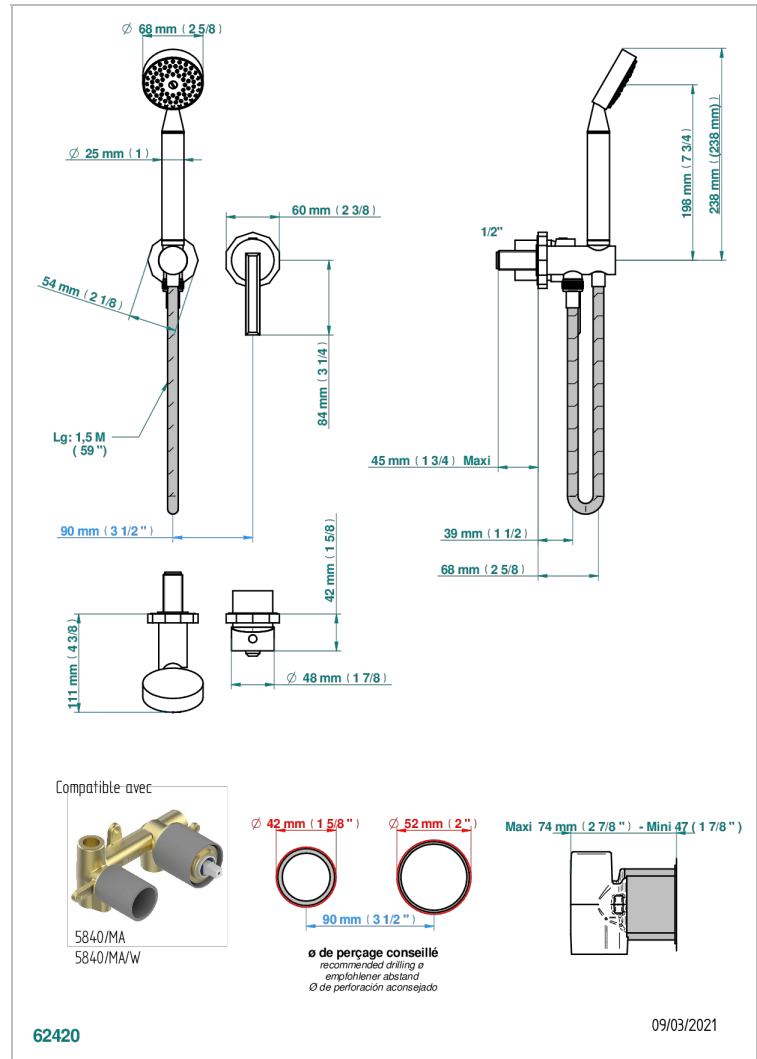

LES ONDES

G8A-6561B

Trim only for wall mixer with complete handshower on hook

CHARACTERISTIC

- Les Ondes
- Trim only for wall mixer with complete handshower on hook

TECHNICAL SPECS

- Recommandé : 3 bars (max. 5 bars) - Advised : 43,5 psi (max. 72 psi)
- 9,5 l/min à 3 bars (2.5 gpm at 43.5 psi)

RELATED SKU'S

- Ref. G00-5840/MA/W Rough parts for concealed wall-mounted mixer with 1/2" outlet, for WC douche - WRAS approved

AVAILABLE FINITIONS

Antique nickel - H28
Black ceram - D30
Blush PVD - H62
Brass color PVD - H49
Brown bronze color PVD - F33
Gold color PVD - H52