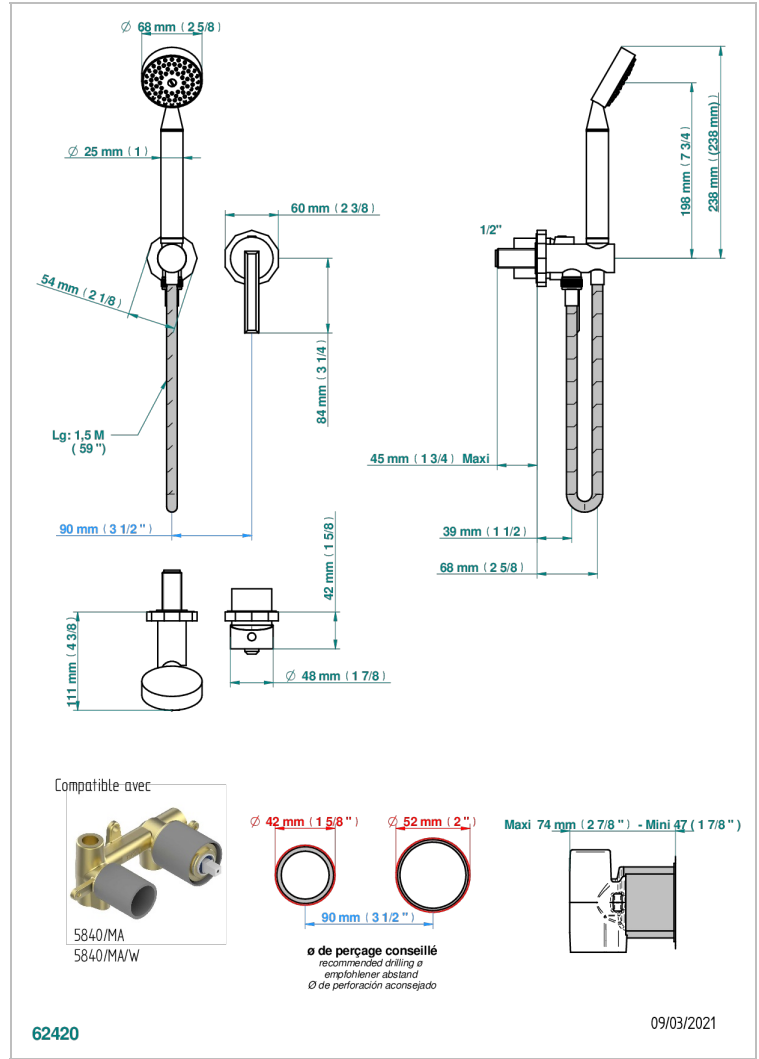

# LES ONDES

G8A-6561B

Trim only for wall mixer with complete handshower on hook

## CHARACTERISTIC

- Les Ondes
- Trim only for wall mixer with complete handshower on hook

## TECHNICAL SPECS

- Recommandé : 3 bars (max. 5 bars) - Advised : 43,5 psi (max. 72 psi)
- 9,5 l/min à 3 bars (2.5 gpm at 43.5 psi)

## RELATED SKU'S

- Ref. G00-5840/MA Rough parts for concealed wall-mounted mixer with 1/2" outlet