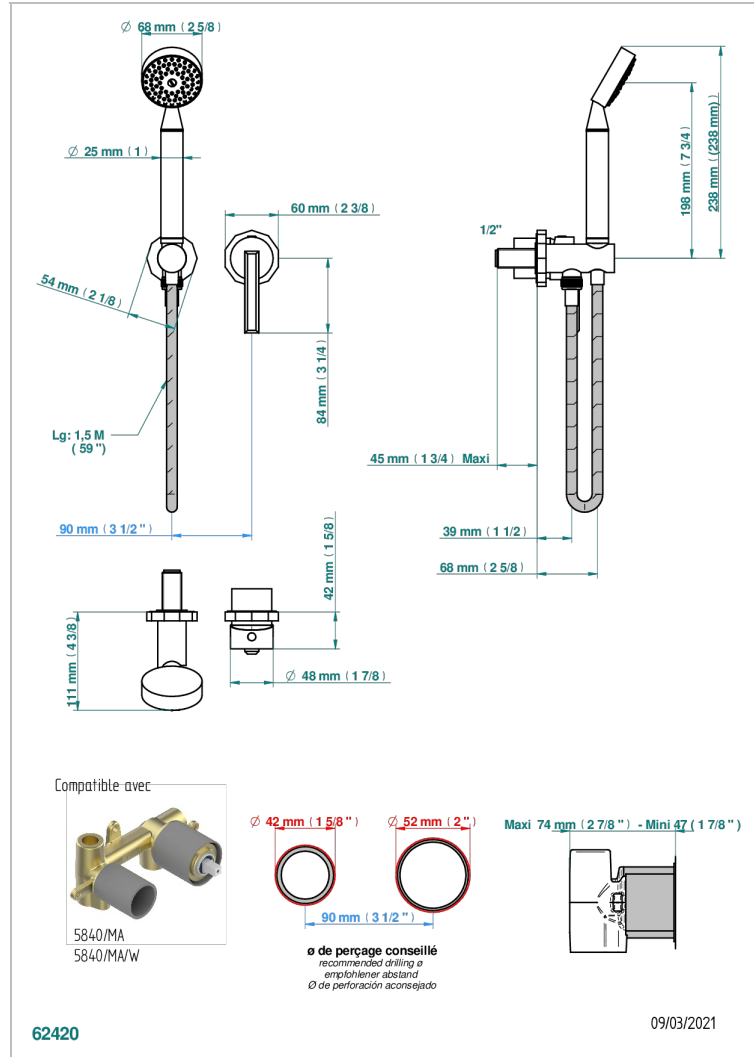

# LES ONDES

G8A-6561B

Trim only for wall mixer with complete handshower on hook

## CHARACTERISTIC

- Les Ondes
- Trim only for wall mixer with complete handshower on hook

## TECHNICAL SPECS

- Recommandé : 3 bars (max. 5 bars) - Advised : 43,5 psi (max. 72 psi)
- 9,5 l/min à 3 bars (2.5 gpm at 43.5 psi)

## RELATED SKU'S

- Ref. G00-5840/MA Rough parts for concealed wall-mounted mixer with 1/2" outlet