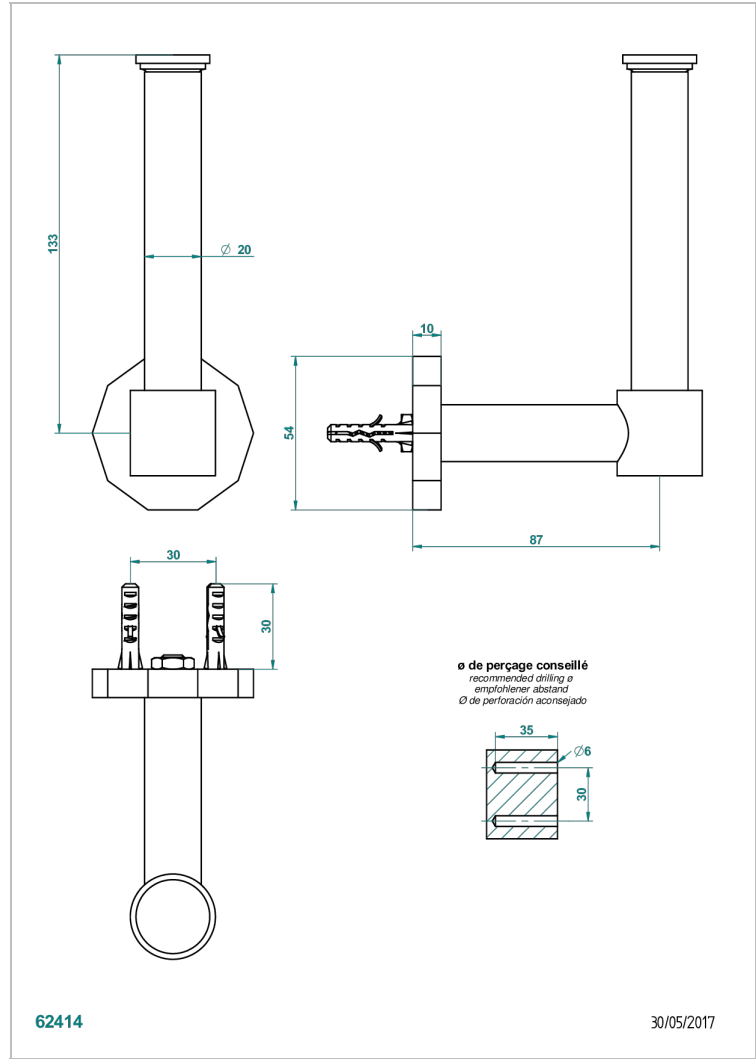

# LES ONDES WITH LEVER HANDLES

G8B-542

Reserve toilet paper holder

## CHARACTERISTIC

- Les Ondes with lever handles
- Reserve toilet paper holder