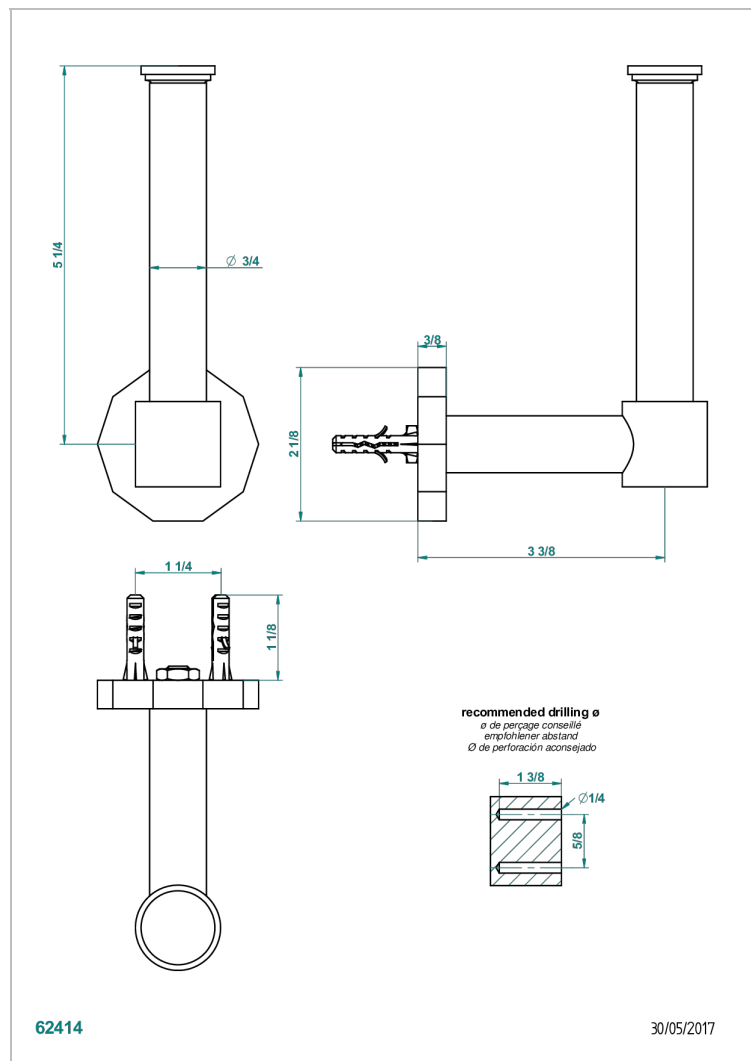

# LES ONDES WITH LEVER HANDLES

G8B-542

Reserve toilet paper holder

## CHARACTERISTIC

- Les Ondes with lever handles
- Reserve toilet paper holder