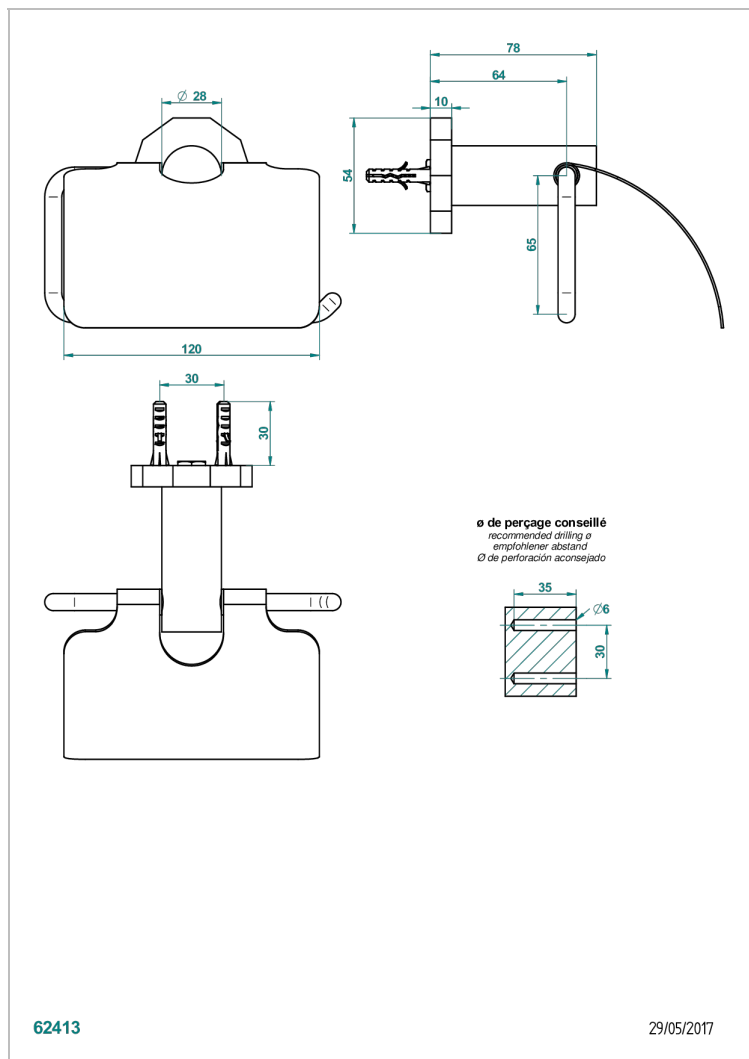

LES ONDES WITH LEVER HANDLES

G8B-538AC

Toilet paper holder, single mount with cover

CHARACTERISTIC

- Les Ondes with lever handles
- Toilet paper holder, single mount with cover

AVAILABLE FINITIONS

Black ceram - D30