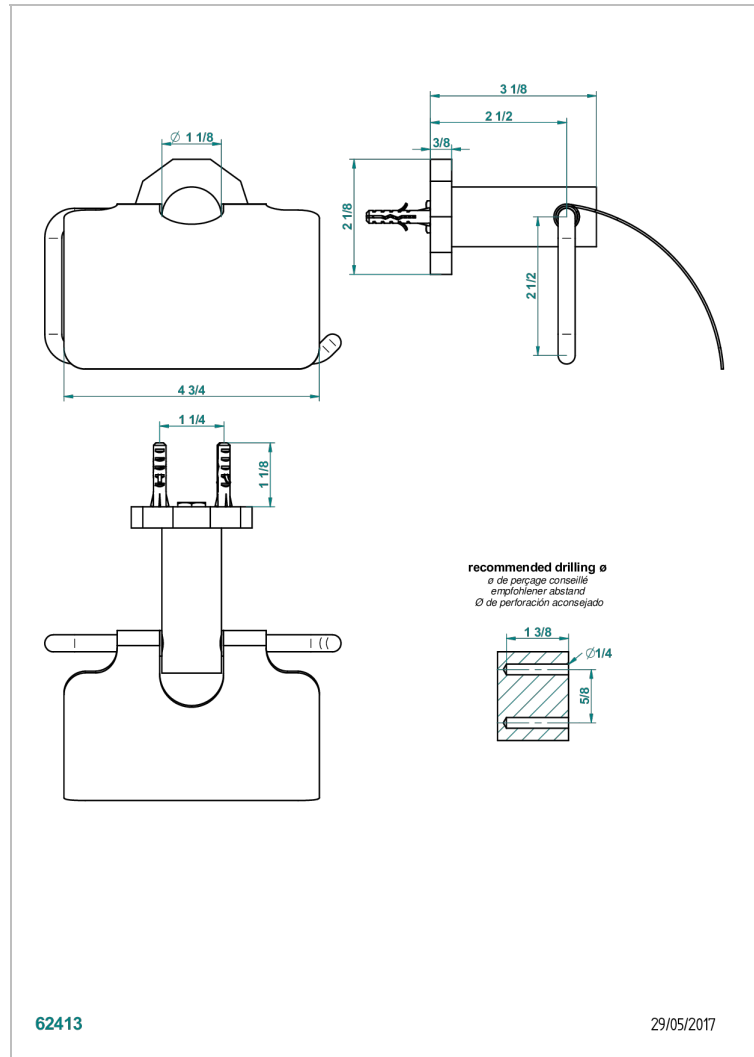

# LES ONDES WITH LEVER HANDLES

G8B-538AC

Toilet paper holder, single mount with cover

## CHARACTERISTIC

- Les Ondes with lever handles
- Toilet paper holder, single mount with cover