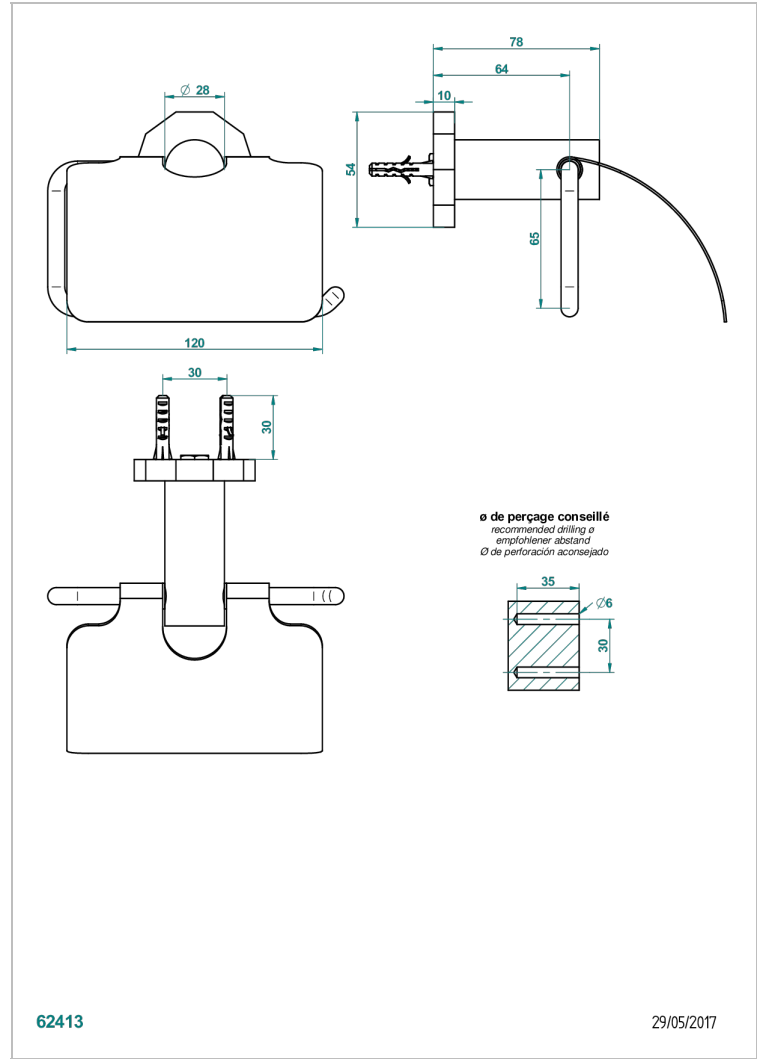

# LES ONDES

G8A-538AC

Toilet paper holder, single mount with cover

## CHARACTERISTIC

- Les Ondes
- Toilet paper holder, single mount with cover