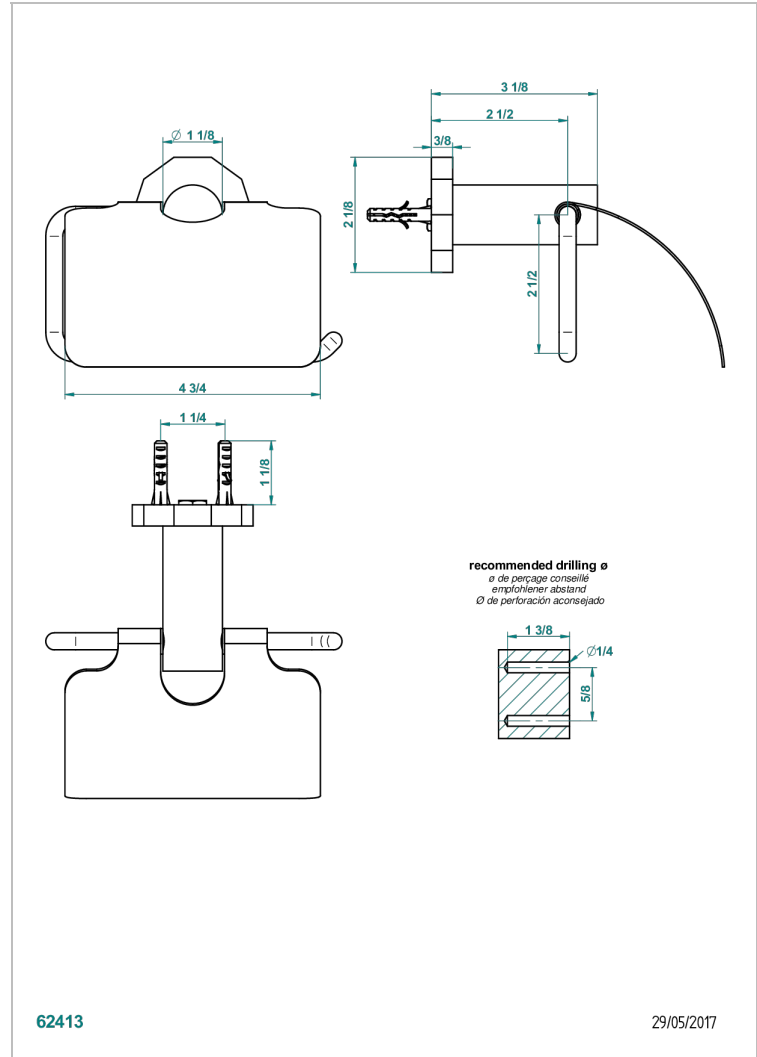

LES ONDES

G8A-538AC

Toilet paper holder, single mount with cover

CHARACTERISTIC

- Les Ondes
- Toilet paper holder, single mount with cover

AVAILABLE FINITIONS

Black ceram - D30
Blush PVD - H62
Brass color PVD - H49
Brown bronze color PVD - F33
Chrome polished - A02
Chrome polished / gold polished - G02