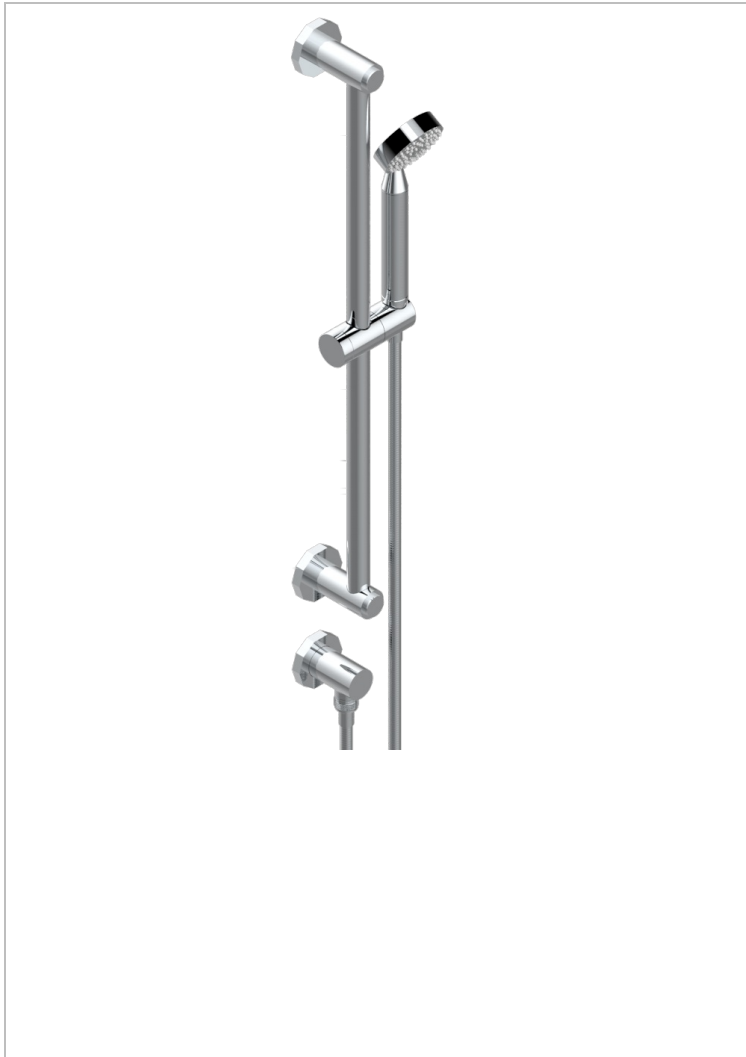

LES ONDES WITH LEVER

G8B-58

Wall mounted stylised handshower, sidebar, hose, hook and elbow

THG[®]
PARIS

CHARACTERISTIC

- Les Ondes with lever
- Wall mounted stylised handshower, sidebar, hose, hook and elbow

TECHNICAL SPECS

- Recommandé : 3 bars (max. 5 bars) - Advised : 43,5 psi (max. 72 psi)
- 9,5 l/min à 3 bars (2.5 gpm at 43.5 psi)

AVAILABLE FINITIONS

Antique nickel - H28
Black ceram - D30
Blush PVD - H62
Brass color PVD - H49
Brown bronze color PVD - F33
Gold color PVD - H52

Graphite PVD - H64
Lacquered light bronze - D01
Matt Umber PVD - H67
Matt blush PVD - H60
Matt brass color PVD - H50
Matt brown bronze color PVD - F34

Matt chrome - C02
Matt gold - F07
Matt gold color PVD - H53
Matt graphite PVD - H65
Matt nickel (color finish) - C01
Matt nickel color PVD - H56

Natural smoked Brass - A13
Nickel color PVD - H55
Polished chrome (color finish) - A02
Polished chrome / Polished gold (color finish) - G02
Polished gold (color finish) - F01
Polished nickel - B01

Soft gold - F30
Soft matt gold - F31
Umber PVD - H66
Varnished matt antique red copper (color finish) - H07