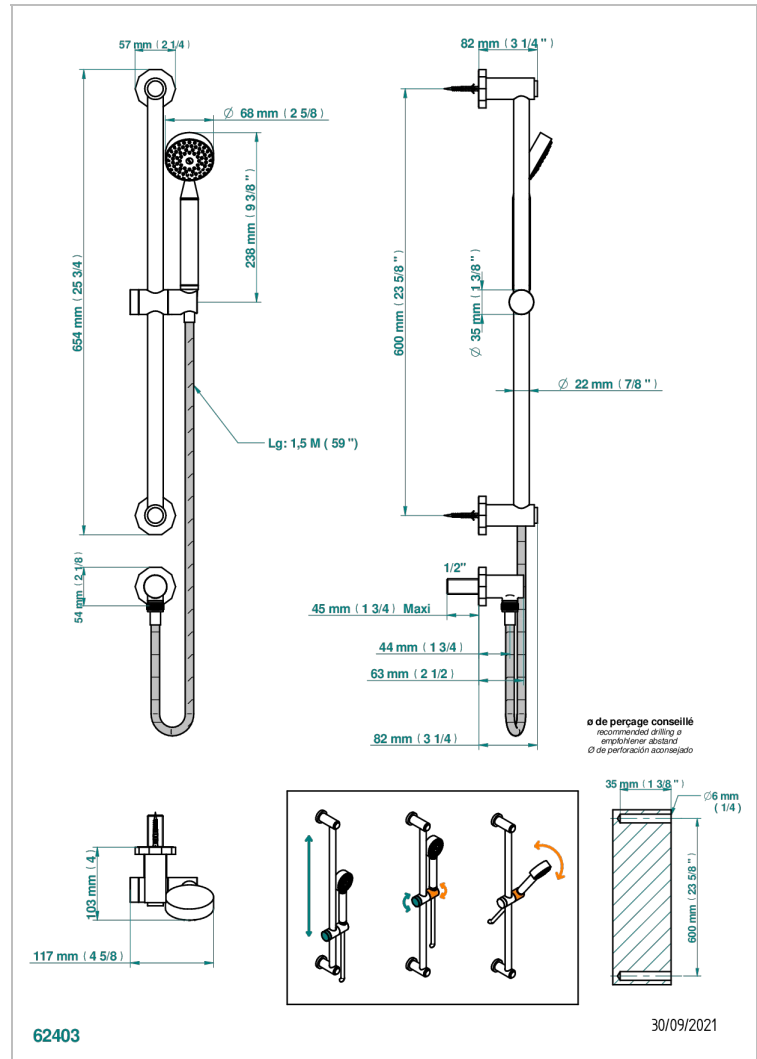

LES ONDES WITH LEVER

G8B-58

Wall mounted stylised handshower, sidebar, hose, hook and elbow

THG[®]
PARIS

CHARACTERISTIC

- Les Ondes with lever
- Wall mounted stylised handshower, sidebar, hose, hook and elbow

TECHNICAL SPECS

- Recommandé : 3 bars (max. 5 bars) - Advised : 43,5 psi (max. 72 psi)
- 9,5 l/min à 3 bars (2.5 gpm at 43.5 psi)

AVAILABLE FINITIONS

Antique nickel - H28
Black ceram - D30
Blush PVD - H62
Brass color PVD - H49
Brown bronze color PVD - F33
Gold color PVD - H52