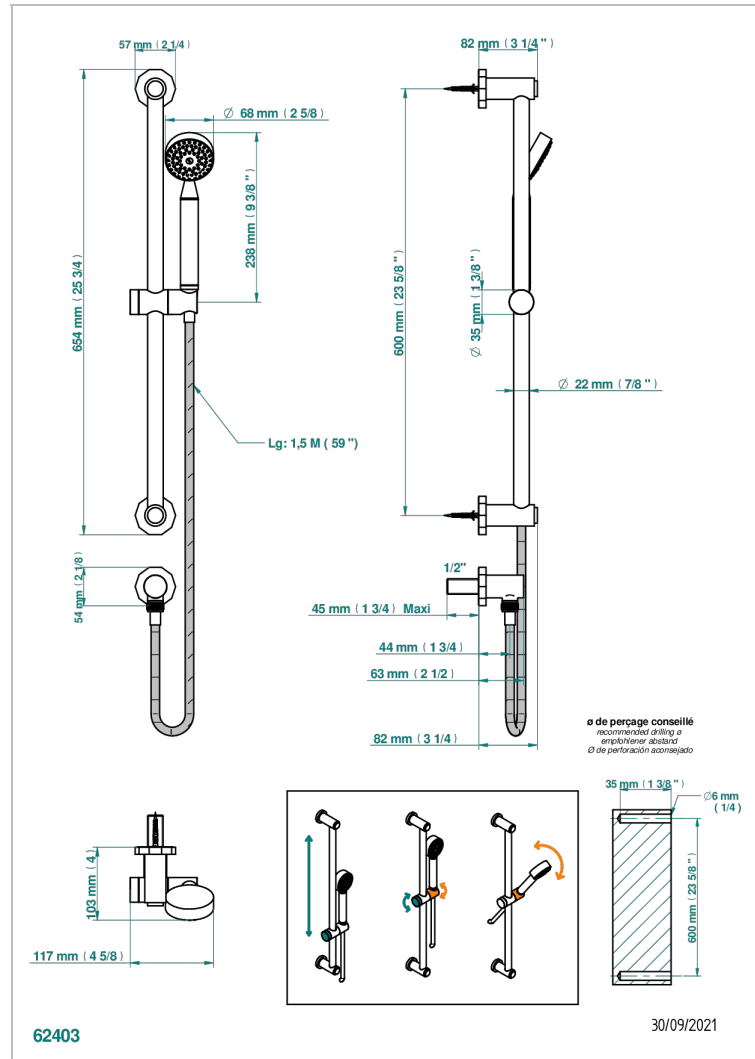

LES ONDES

G8A-58

Wall mounted stylised handshower, sidebar, hose, hook and elbow

CHARACTERISTIC

- Les Ondes
- Wall mounted stylised handshower, sidebar, hose, hook and elbow

TECHNICAL SPECS

- Recommandé : 3 bars (max. 5 bars) - Advised : 43,5 psi (max. 72 psi)
- 9,5 l/min à 3 bars (2.5 gpm at 43.5 psi)

AVAILABLE FINITIONS

Antique nickel - H28
Black ceram - D30
Blush PVD - H62
Brass color PVD - H49
Brown bronze color PVD - F33
Gold color PVD - H52

Graphite PVD - H64
Lacquered light bronze - D01
Matt Umber PVD - H67
Matt blush PVD - H60
Matt brass color PVD - H50
Matt brown bronze color PVD - F34