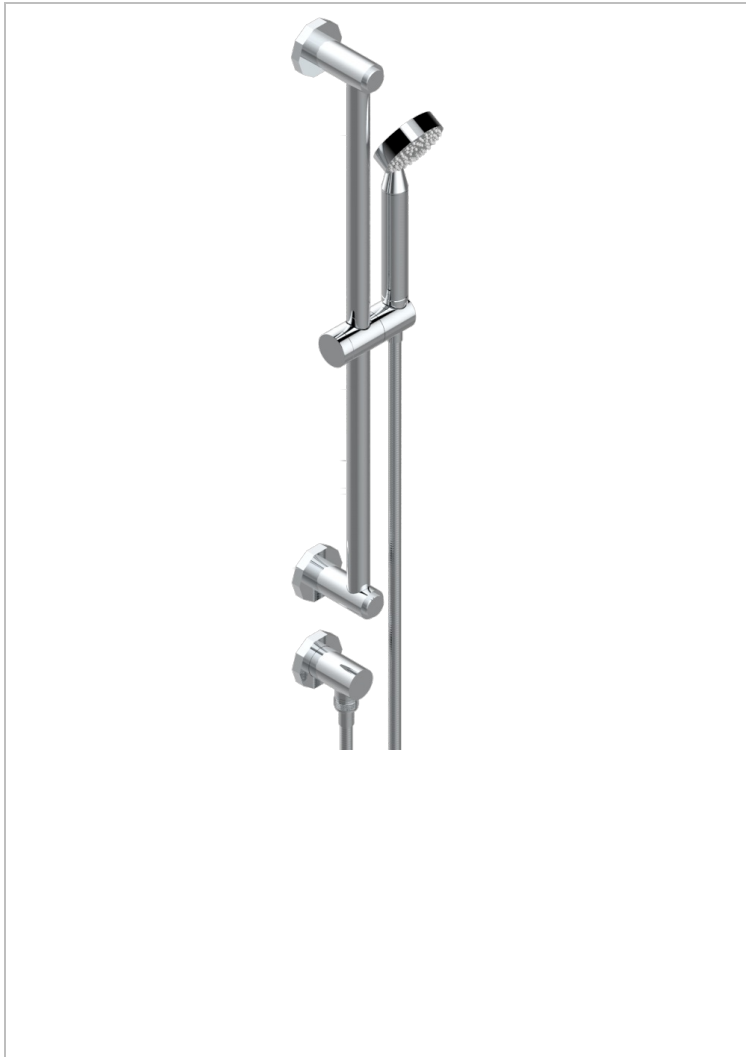

LES ONDES

G8A-58

Wall mounted stylised handshower, sidebar, hose, hook and elbow

CHARACTERISTIC

- Les Ondes
- Wall mounted stylised handshower, sidebar, hose, hook and elbow

TECHNICAL SPECS

- Recommandé : 3 bars (max. 5 bars) - Advised : 43,5 psi (max. 72 psi)
- 9,5 l/min à 3 bars (2.5 gpm at 43.5 psi)

AVAILABLE FINITIONS

Antique nickel - H28
Black ceram - D30
Blush PVD - H62
Brass color PVD - H49
Brown bronze color PVD - F33
Gold color PVD - H52

Graphite PVD - H64
Lacquered light bronze - D01
Matt Umber PVD - H67
Matt blush PVD - H60
Matt brass color PVD - H50
Matt brown bronze color PVD - F34

Matt chrome - C02
Matt gold - F07
Matt gold color PVD - H53
Matt graphite PVD - H65
Matt nickel (color finish) - C01
Matt nickel color PVD - H56

Natural smoked Brass - A13
Nickel color PVD - H55
Polished chrome (color finish) - A02
Polished chrome / Polished gold (color finish) - G02
Polished gold (color finish) - F01
Polished nickel - B01

Soft gold - F30
Soft matt gold - F31
Umber PVD - H66
Varnished matt antique red copper (color finish) - H07