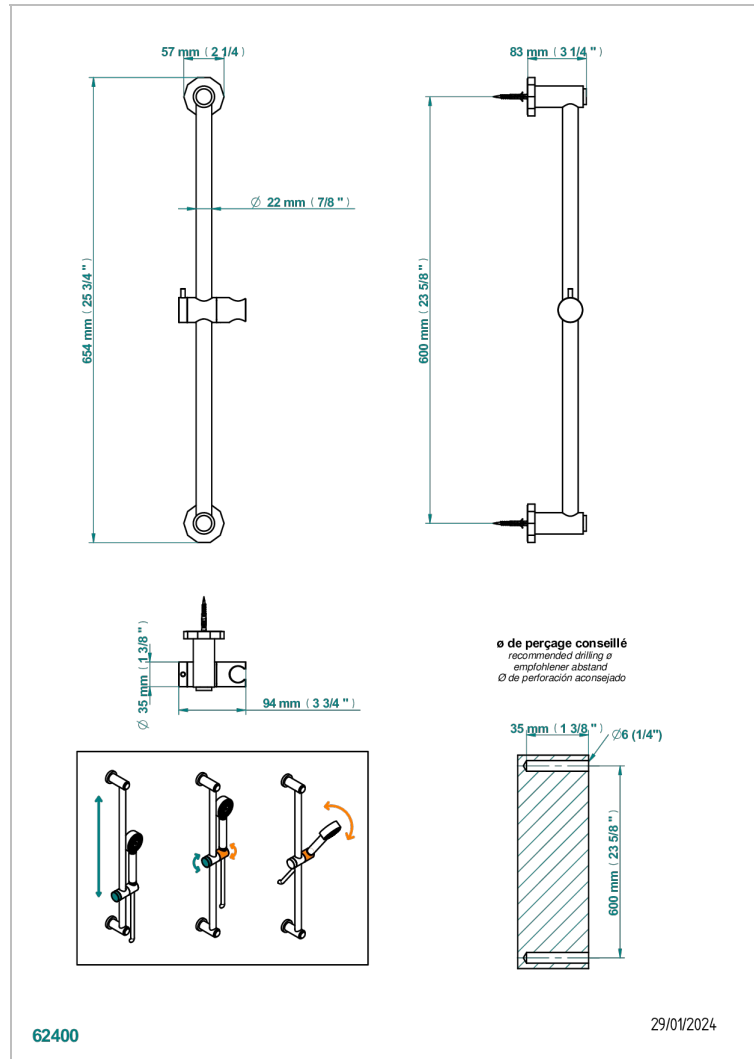

LES ONDES WITH LEVER HANDLES

G8B-258

60 cm SLIDE BAR AND HOOK

CHARACTERISTIC

- Les Ondes with lever handles
- 60 cm SLIDE BAR AND HOOK

AVAILABLE FINITIONS

Black ceram - D30

Blush PVD - H62