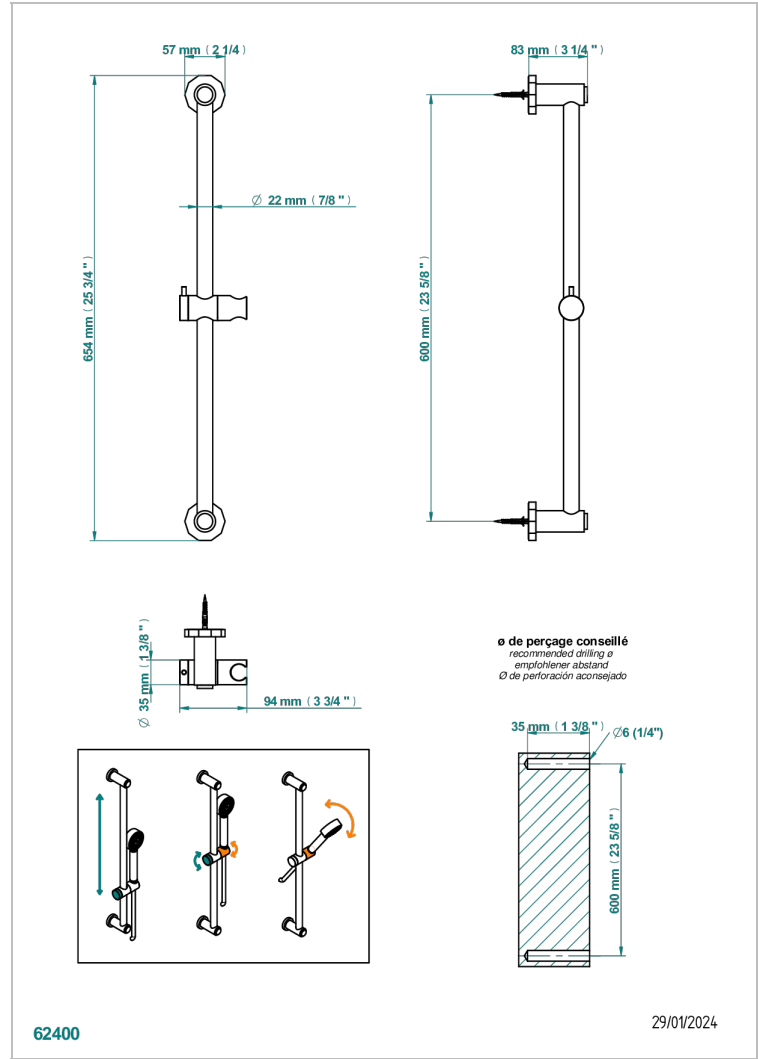

LES ONDES

G8A-258

60 cm SLIDE BAR AND HOOK

CHARACTERISTIC

- Les Ondes
- 60 cm SLIDE BAR AND HOOK

AVAILABLE FINITIONS

Black ceram - D30
Blush PVD - H62
Brass color PVD - H49
Brown bronze color PVD - F33
Chrome polished - A02
Chrome polished / gold polished - G02